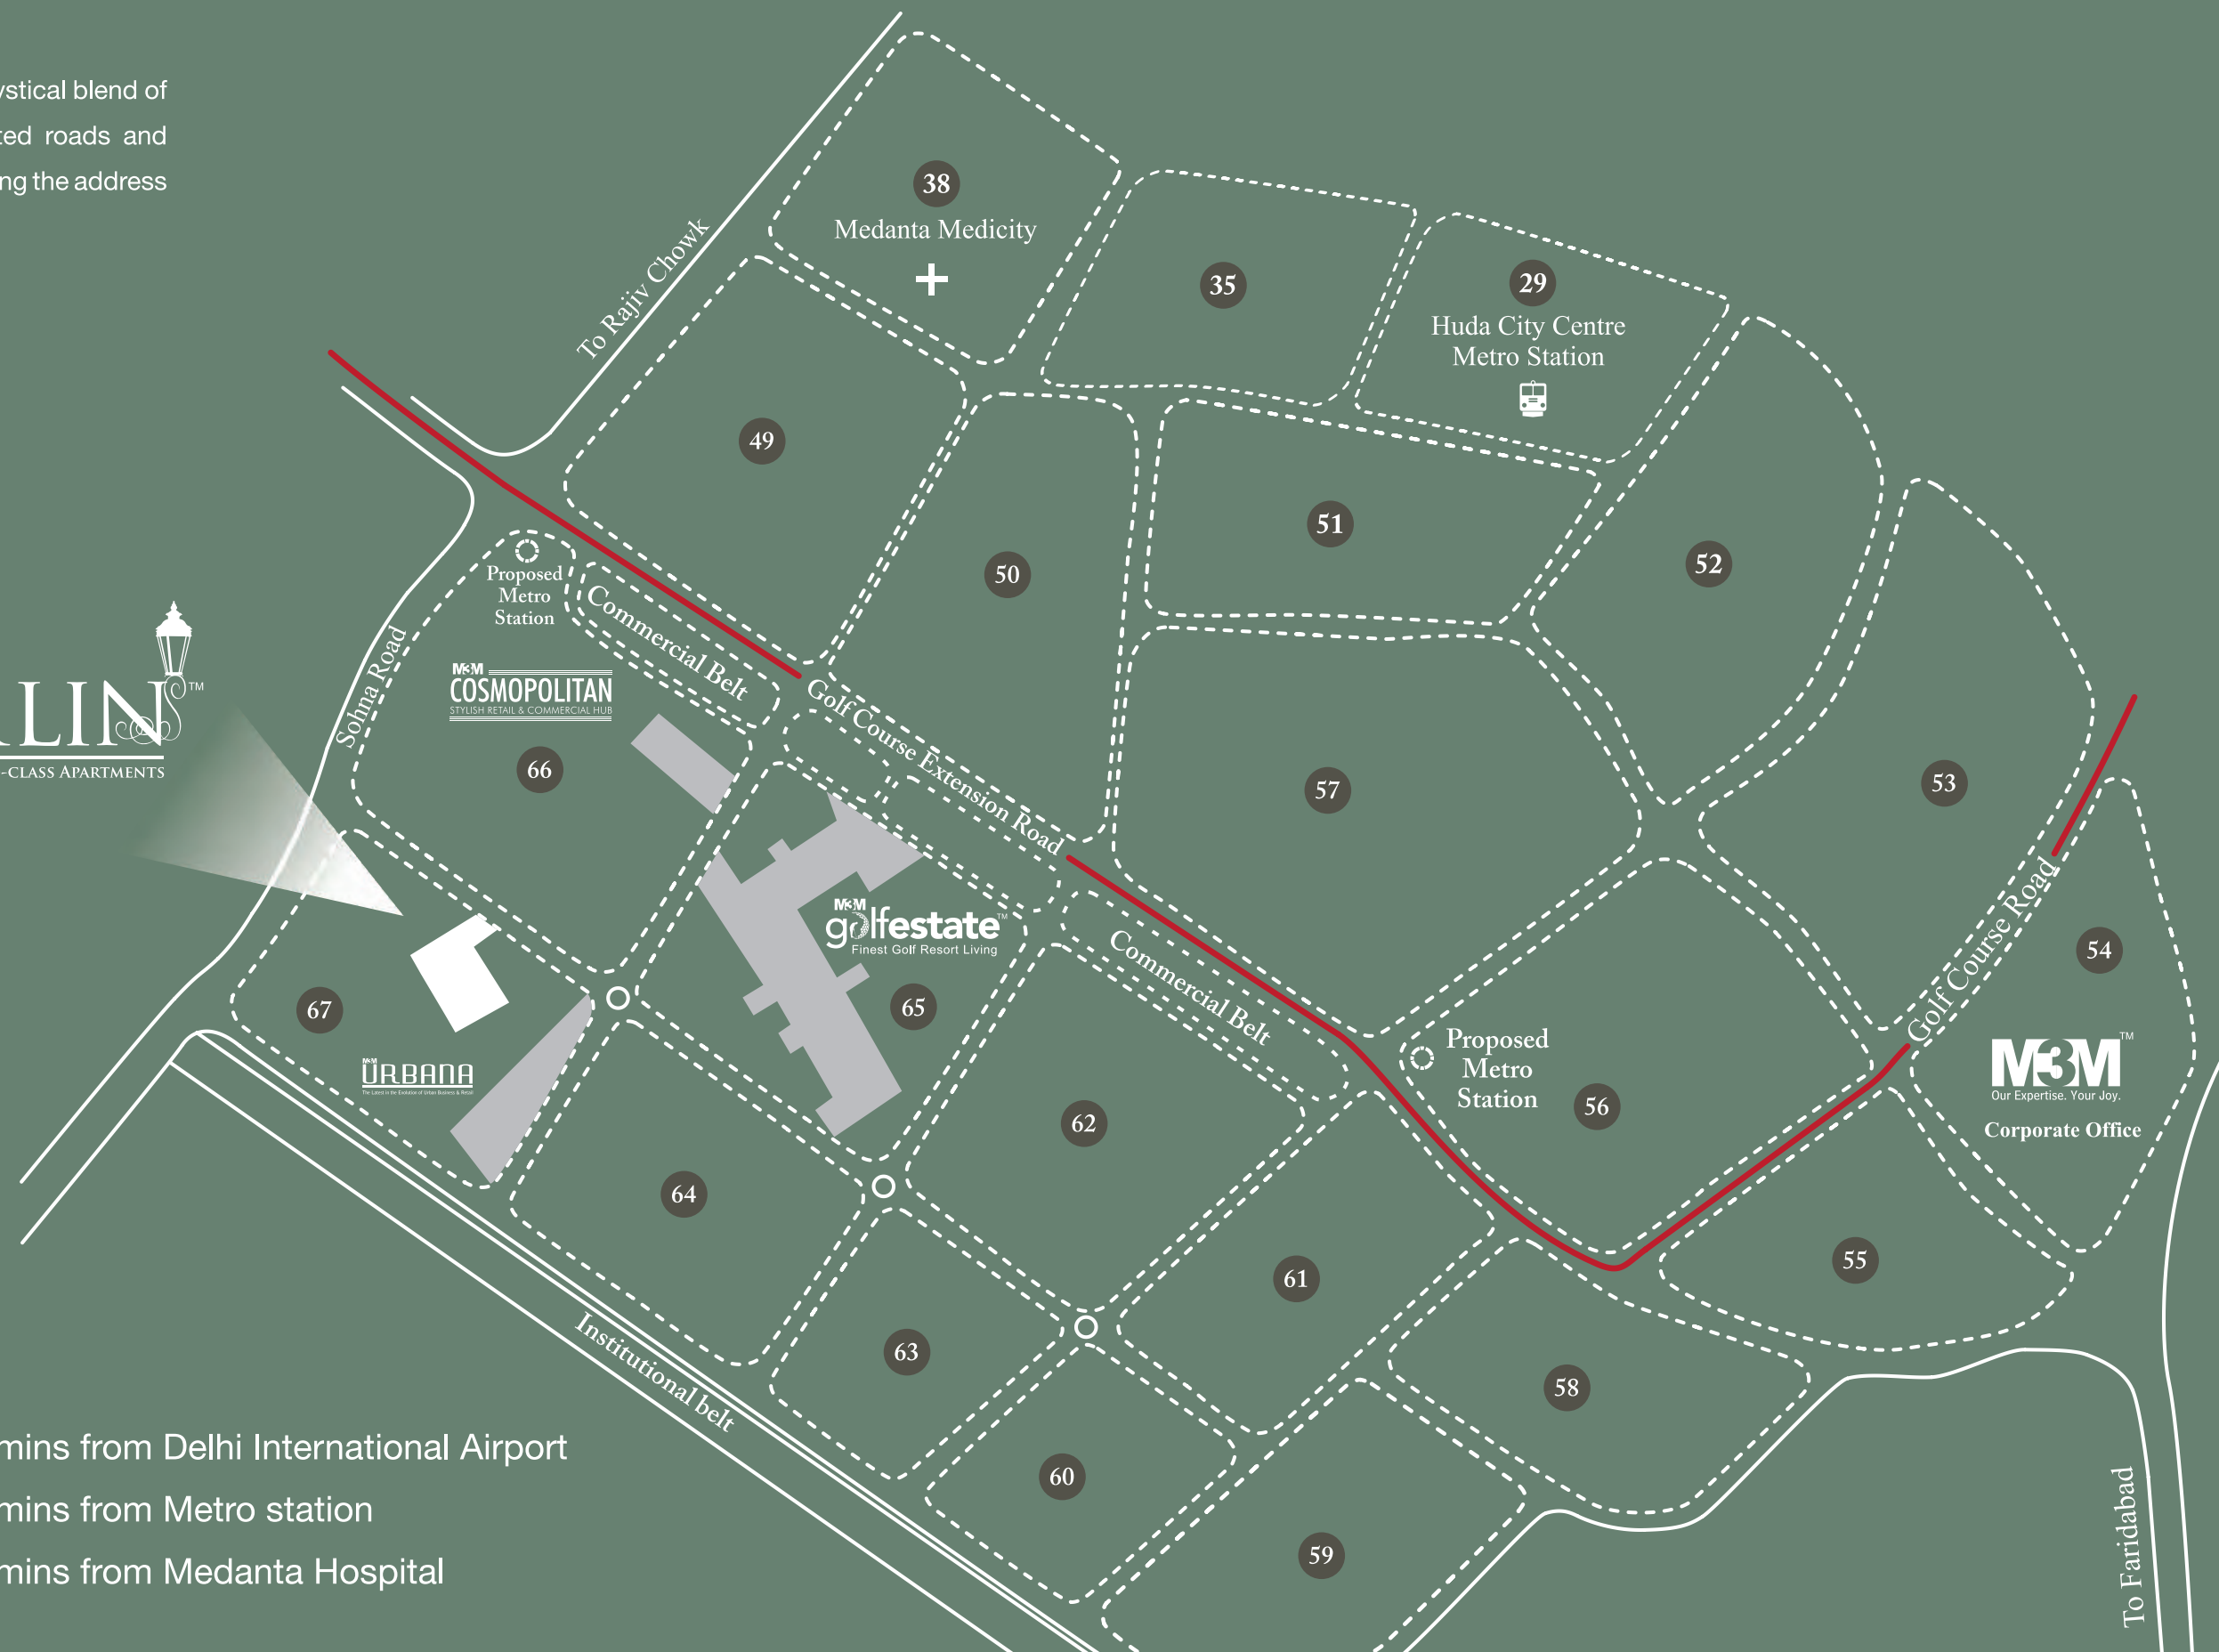

Located in Sector 67, Gurgaon, M3M Merlin is a mystical blend of city life and serenity. Supported by well-connected roads and close-by metro route, Merlin is on its path to becoming the address to look out for, in the near future.

-  30 mins from Delhi International Airport
-  10 mins from Metro station
-  10 mins from Medanta Hospital

Disclaimer: All pictures & elevations, indicated in nature are artistic rendering. They are not legally binding.