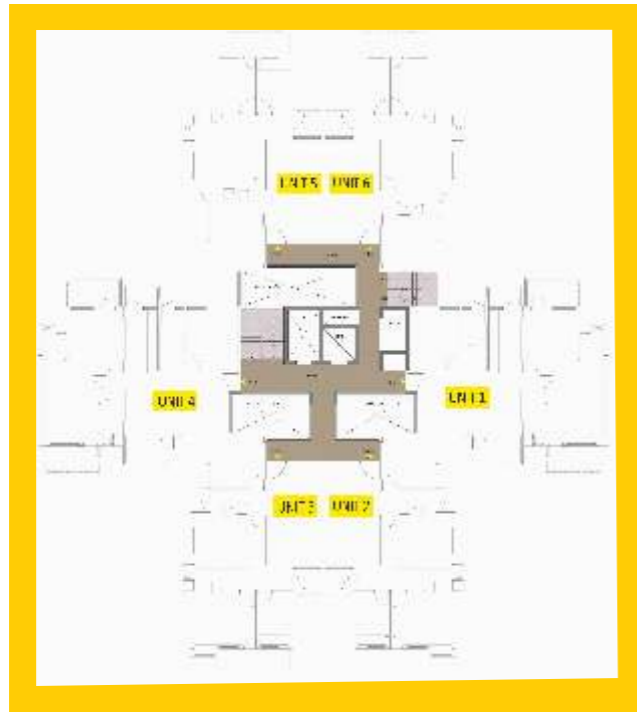

PETI  OLES
PRIVACY APARTMENTS
SEC - 9 2 , GURGAON

• Viewing Deck • Meditation & Yoga Zone • Sky Walk • Water Wall • Putting Green

One of the largest **clubs**
(35,000 sq. ft) in Gurgaon,
gives you the
luxury and space
to plan your evenings.

UNIT PLAN-1

SUPER BUILT-UP AREA: 2040 sq. ft. TOWER NUMBER: P1 to P6

UNIT PLAN - 2

SUPER BUILT-UP AREA: 2093 sq. ft. TOWER NUMBER: P1 to P6

UNIT PLAN- 3

SUPER BUILT-UP AREA: 2226 sq. ft. TOWER NUMBER: P1 to P6

UNIT PLAN - 1 & 4

SUPER BUILT-UP AREA: 1454 sq. ft. TOWER NUMBER: T15 to T16

UNIT PLAN- 2,3,5 & 6

SUPER BUILT-UP AREA: 1261 sq. ft. TOWER NUMBER: T15 to T16

UNIT PLAN 1 & 2

SUPER BUILT-UP AREA: 1469 sq. ft. TOWER NUMBER: F2