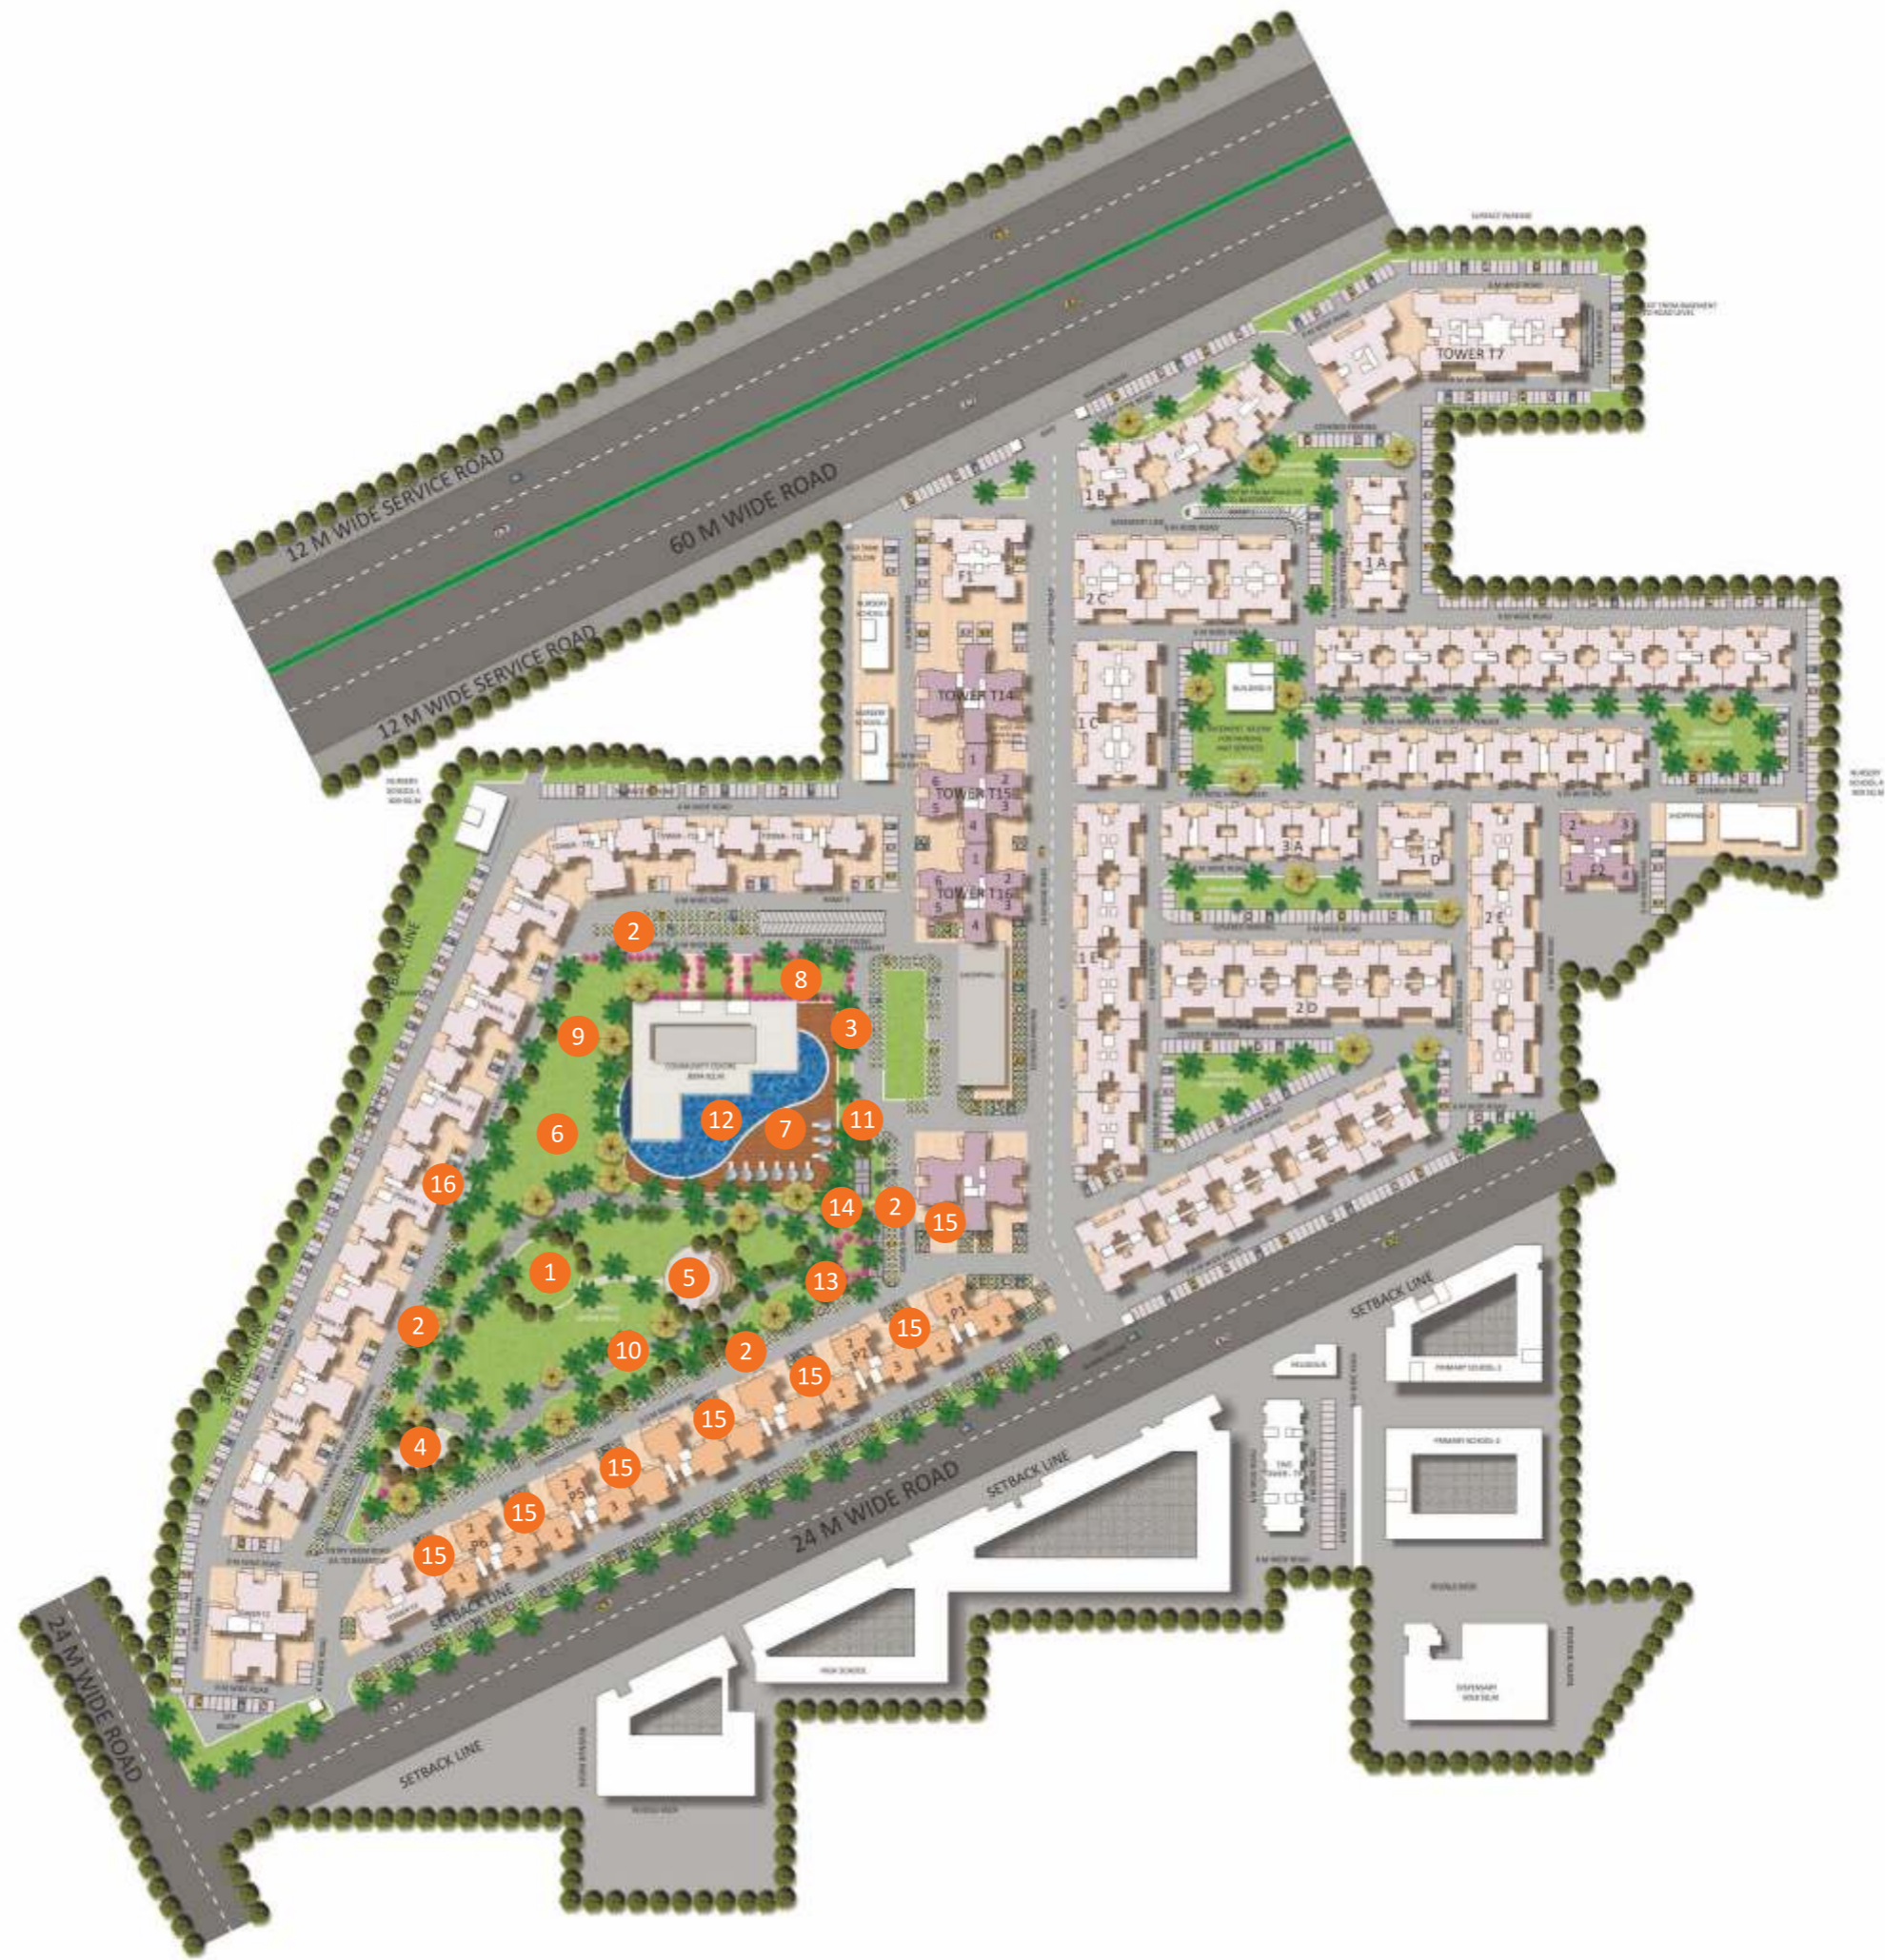

PETI  OLES
PRIVACY APARTMENTS
SEC - 9 2 , GURGAON

• Viewing Deck • Meditation & Yoga Zone • Sky Walk • Water Wall • Putting Green

One of the largest **clubs**
(35,000 sq. ft) in Gurgaon,
gives you the
luxury and space
to plan your evenings.

- | | | | |
|---|--------------|----|----------------|
| 1 | Lawn | 10 | Jogging Track |
| 2 | Parking | 11 | Club House |
| 3 | Pathway | 12 | Swimming Pool |
| 4 | Skating | 13 | Orchard Green |
| 5 | Amphitheatre | 14 | Tennis Court |
| 6 | Banquet Lawn | 15 | Building Entry |
| 7 | Pool Lawn | 16 | Cycling Track |
| 8 | Golf Green | | |
| 9 | Pool Lawn | | |

UNIT PLAN-1

SUPER BUILT-UP AREA: 2040 sq. ft. TOWER NUMBER: P1 to P6

UNIT PLAN - 2

SUPER BUILT-UP AREA: 2093 sq. ft. TOWER NUMBER: P1 to P6

UNIT PLAN- 3

SUPER BUILT-UP AREA: 2226 sq. ft. TOWER NUMBER: P1 to P6

UNIT PLAN - 1 & 4

SUPER BUILT-UP AREA: 1454 sq. ft. TOWER NUMBER: T15 to T16

UNIT PLAN- 2,3,5 & 6

SUPER BUILT-UP AREA: 1261 sq. ft. TOWER NUMBER: T15 to T16

UNIT PLAN 1 & 2

SUPER BUILT-UP AREA: 1469 sq. ft. TOWER NUMBER: F2