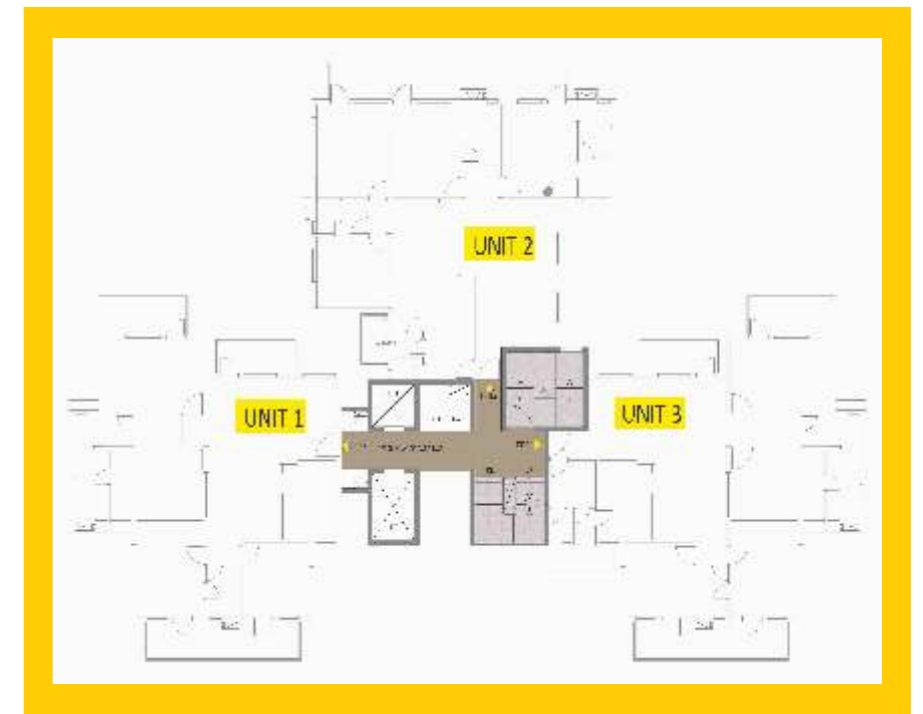

PETI  OLES
PRIVACY APARTMENTS
SEC - 9 2 , GURGAON

• Viewing Deck • Meditation & Yoga Zone • Sky Walk • Water Wall • Putting Green

One of the largest **clubs**
(35,000 sq. ft) in Gurgaon,
gives you the
luxury and space
to plan your evenings.

UNIT PLAN-1

SUPER BUILT-UP AREA: 2040 sq. ft. TOWER NUMBER: P1 to P6

UNIT PLAN - 2

SUPER BUILT-UP AREA: 2093 sq. ft. TOWER NUMBER: P1 to P6

UNIT PLAN- 3

SUPER BUILT-UP AREA: 2226 sq. ft. TOWER NUMBER: P1 to P6

UNIT PLAN - 1 & 4

SUPER BUILT-UP AREA: 1454 sq. ft. TOWER NUMBER: T15 to T16

UNIT PLAN- 2,3,5 & 6

SUPER BUILT-UP AREA: 1261 sq. ft. TOWER NUMBER: T15 to T16

UNIT PLAN 1 & 2

SUPER BUILT-UP AREA: 1469 sq. ft. TOWER NUMBER: F2