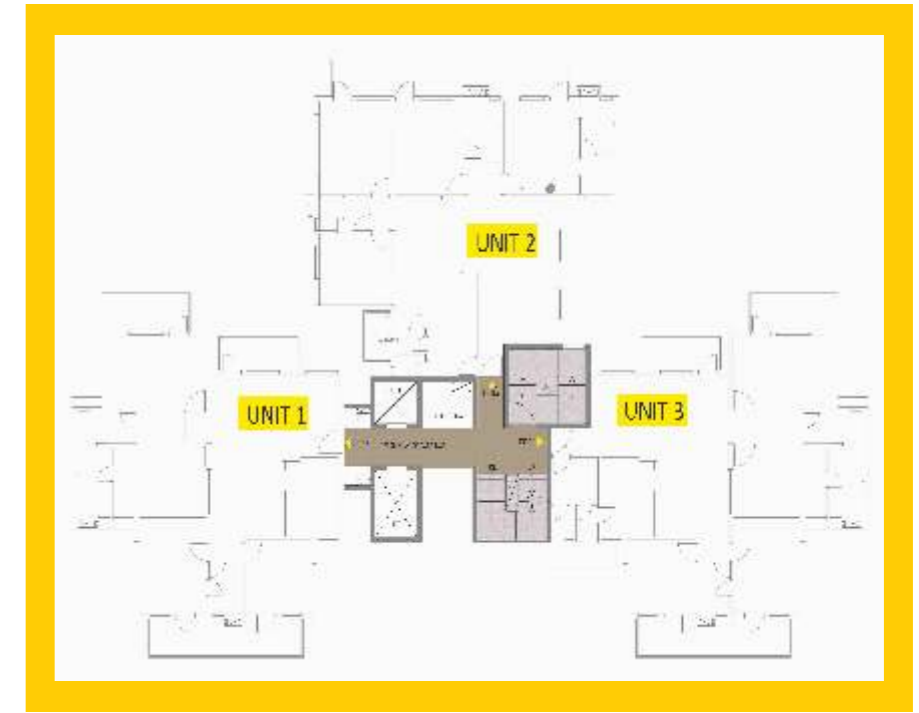

PETI  OLES
PRIVACY APARTMENTS
SEC - 9 2 , GURGAON

• Viewing Deck • Meditation & Yoga Zone • Sky Walk • Water Wall • Putting Green

One of the largest **clubs**
(35,000 sq. ft) in Gurgaon,
gives you the
luxury and space
to plan your evenings.

UNIT PLAN-1

SUPER BUILT-UP AREA: 2040 sq. ft. TOWER NUMBER: P1 to P6

UNIT PLAN - 2

SUPER BUILT-UP AREA: 2093 sq. ft. TOWER NUMBER: P1 to P6

UNIT PLAN- 3

SUPER BUILT-UP AREA: 2226 sq. ft. TOWER NUMBER: P1 to P6

UNIT PLAN - 1 & 4

SUPER BUILT-UP AREA: 1454 sq. ft. TOWER NUMBER: T15 to T16

UNIT PLAN- 2,3,5 & 6

SUPER BUILT-UP AREA: 1261 sq. ft. TOWER NUMBER: T15 to T16

UNIT PLAN 1 & 2

SUPER BUILT-UP AREA: 1469 sq. ft. TOWER NUMBER: F2