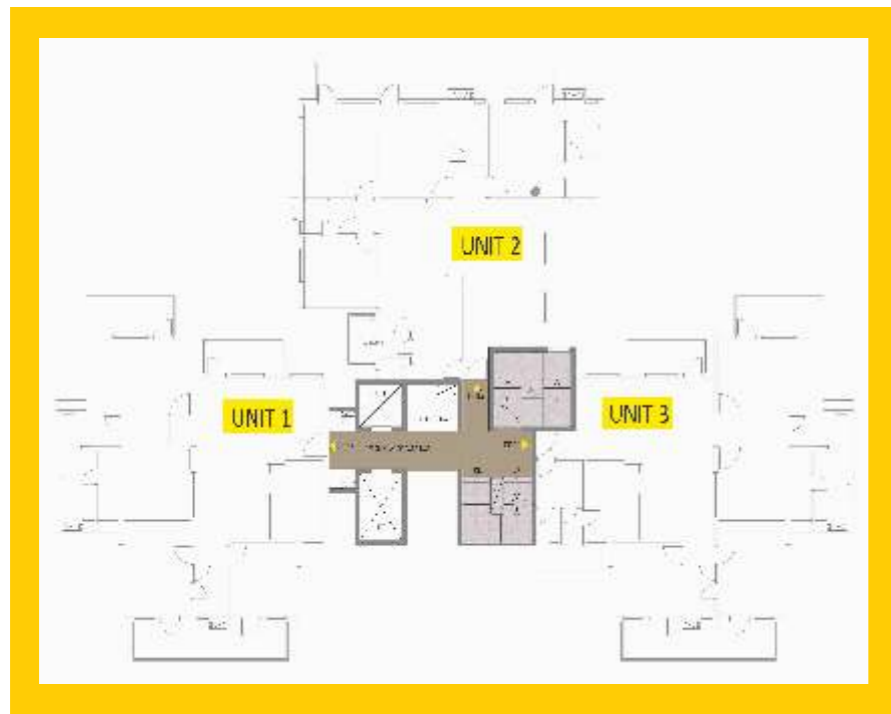

PETI  OLES
PRIVACY APARTMENTS
SEC - 9 2 , GURGAON

• Viewing Deck • Meditation & Yoga Zone • Sky Walk • Water Wall • Putting Green

One of the largest **clubs**
(35,000 sq. ft) in Gurgaon,
gives you the
luxury and space
to plan your evenings.

UNIT PLAN-1

SUPER BUILT-UP AREA: 2040 sq. ft. TOWER NUMBER: P1 to P6

UNIT PLAN - 2

SUPER BUILT-UP AREA: 2093 sq. ft. TOWER NUMBER: P1 to P6

UNIT PLAN- 3

SUPER BUILT-UP AREA: 2226 sq. ft. TOWER NUMBER: P1 to P6

UNIT PLAN - 1 & 4

SUPER BUILT-UP AREA: 1454 sq. ft. TOWER NUMBER: T15 to T16

UNIT PLAN- 2,3,5 & 6

SUPER BUILT-UP AREA: 1261 sq. ft. TOWER NUMBER: T15 to T16

UNIT PLAN 1 & 2

SUPER BUILT-UP AREA: 1469 sq. ft. TOWER NUMBER: F2