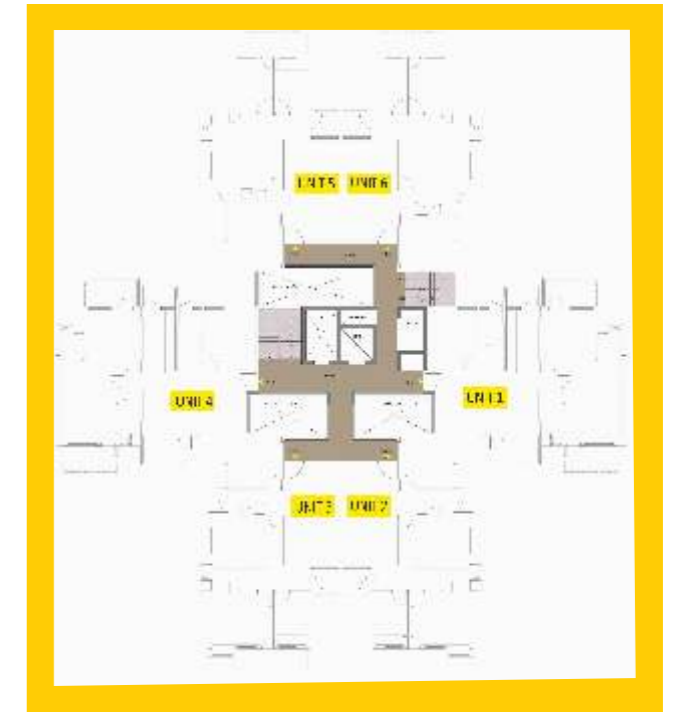

PETI  OLES
PRIVACY APARTMENTS
SEC - 9 2 , GURGAON

• Viewing Deck • Meditation & Yoga Zone • Sky Walk • Water Wall • Putting Green

One of the largest **clubs**
(35,000 sq. ft) in Gurgaon,
gives you the
luxury and space
to plan your evenings.

UNIT PLAN-1

SUPER BUILT-UP AREA: 2040 sq. ft. TOWER NUMBER: P1 to P6

UNIT PLAN - 2

SUPER BUILT-UP AREA: 2093 sq. ft. TOWER NUMBER: P1 to P6

UNIT PLAN- 3

SUPER BUILT-UP AREA: 2226 sq. ft. TOWER NUMBER: P1 to P6

UNIT PLAN - 1 & 4

SUPER BUILT-UP AREA: 1454 sq. ft. TOWER NUMBER: T15 to T16

UNIT PLAN- 2,3,5 & 6

SUPER BUILT-UP AREA: 1261 sq. ft. TOWER NUMBER: T15 to T16

UNIT PLAN 1 & 2

SUPER BUILT-UP AREA: 1469 sq. ft. TOWER NUMBER: F2