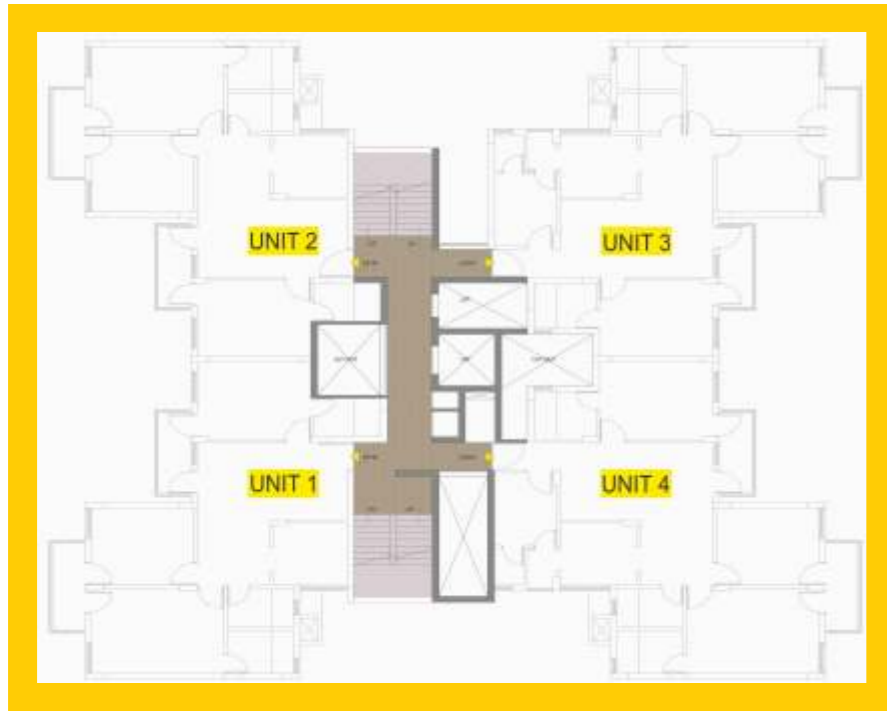

UNIT PLAN-1

SUPER BUILT-UP AREA: 2040 sq. ft. TOWER NUMBER: P1 to P6

UNIT PLAN - 2

SUPER BUILT-UP AREA: 2093 sq. ft. TOWER NUMBER: P1 to P6

UNIT PLAN- 3

SUPER BUILT-UP AREA: 2226 sq. ft. TOWER NUMBER: P1 to P6

UNIT PLAN - 1 & 4

SUPER BUILT-UP AREA: 1454 sq. ft. TOWER NUMBER: T15 to T16

UNIT PLAN- 2,3,5 & 6

SUPER BUILT-UP AREA: 1261 sq. ft. TOWER NUMBER: T15 to T16

UNIT PLAN 1 & 2

SUPER BUILT-UP AREA: 1469 sq. ft. TOWER NUMBER: F2