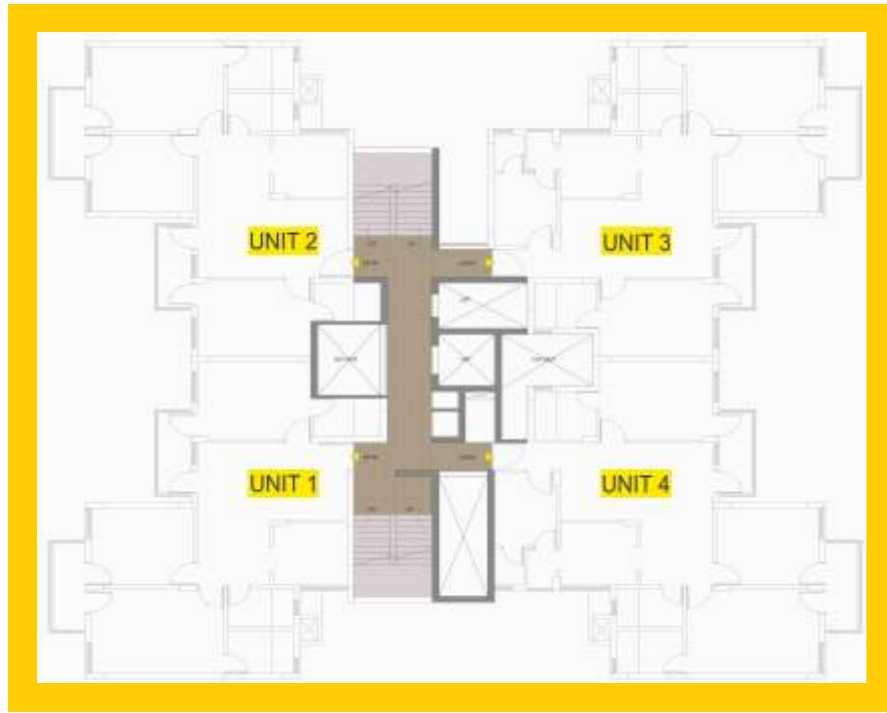

UNIT PLAN-1

SUPER BUILT-UP AREA: 2040 sq. ft. TOWER NUMBER: P1 to P6

UNIT PLAN - 2

SUPER BUILT-UP AREA: 2093 sq. ft. TOWER NUMBER: P1 to P6

UNIT PLAN- 3

SUPER BUILT-UP AREA: 2226 sq. ft. TOWER NUMBER: P1 to P6

UNIT PLAN - 1 & 4

SUPER BUILT-UP AREA: 1454 sq. ft. TOWER NUMBER: T15 to T16

UNIT PLAN- 2,3,5 & 6

SUPER BUILT-UP AREA: 1261 sq. ft. TOWER NUMBER: T15 to T16

UNIT PLAN 1 & 2

SUPER BUILT-UP AREA: 1469 sq. ft. TOWER NUMBER: F2

UNIT PLAN - 3 & 4

SUPER BUILT-UP AREA: 1666 sq. ft. TOWER NUMBER: F2

Map not to scale

Living/Dining	Flooring	Vitrified tiles
Bedroom	Flooring	Vitrified tiles/imported laminated wooden flooring
	Wall Finish	Oil bound distemper in pleasing shades
Toilet	Wall Finish	Combination of ceramic tiles and oil bound distemper & mirror
	Counter	Polished granite
	Flooring	Ceramic tiles
	Fitting	Washbasin and WC's. chrome plated tap fitting of standard make with shower
Kitchen	Flooring & Dado	Ceramic tiles
	Platform	Granite counter
	Wall Finish	Ceramic tiles 2ft. above the counter and oil bound distemper in pleasing shades on the balance area
Other		Single bowl stainless steel sink with drain board
Balcony	Flooring	Porcelain/ceramic tiles
Ceiling		Oil bound distemper
Window		Powder coated/anodised aluminum frame windows
Main Door		Polished hardwood frame with moulded skin door
Internal Door		Painted hardwood frame with moulded skin door/flush doors
Chinaware		Parryware or equivalent
C.P. Fittings		Modern and elegant
Electrical		Copper wiring with modular switches. Circuits with MCB's approved make
Power back up		Adequate power back up
		3 bedroom 3 KVA
		4 bedroom 4 KVA
Security		Gated complex