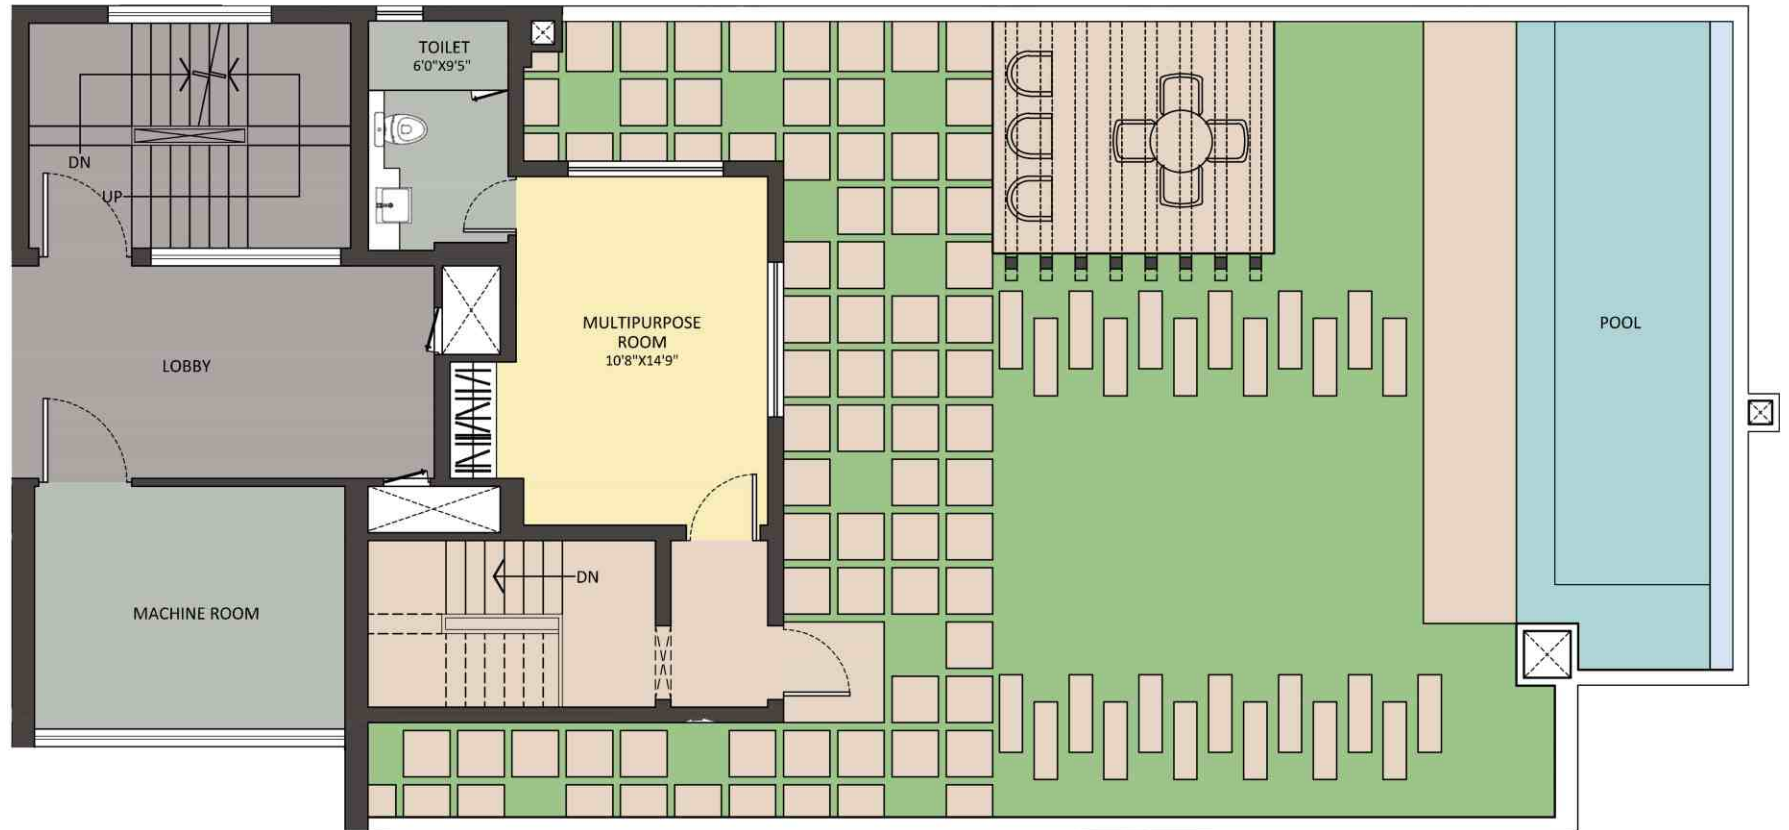

CREACIONS AMBIENCE

5 BEDROOM PENTHOUSE (TYPE IV-P)

TERRACE FLOOR PLAN

TOWER A,D,L,O,P, R AND T

SUPER AREA : 9838 sq.ft. | 913.97 sq.m

Note: 1 sq.m = 10.764 sq.ft

www.abcbuildcon.in | +918470930121