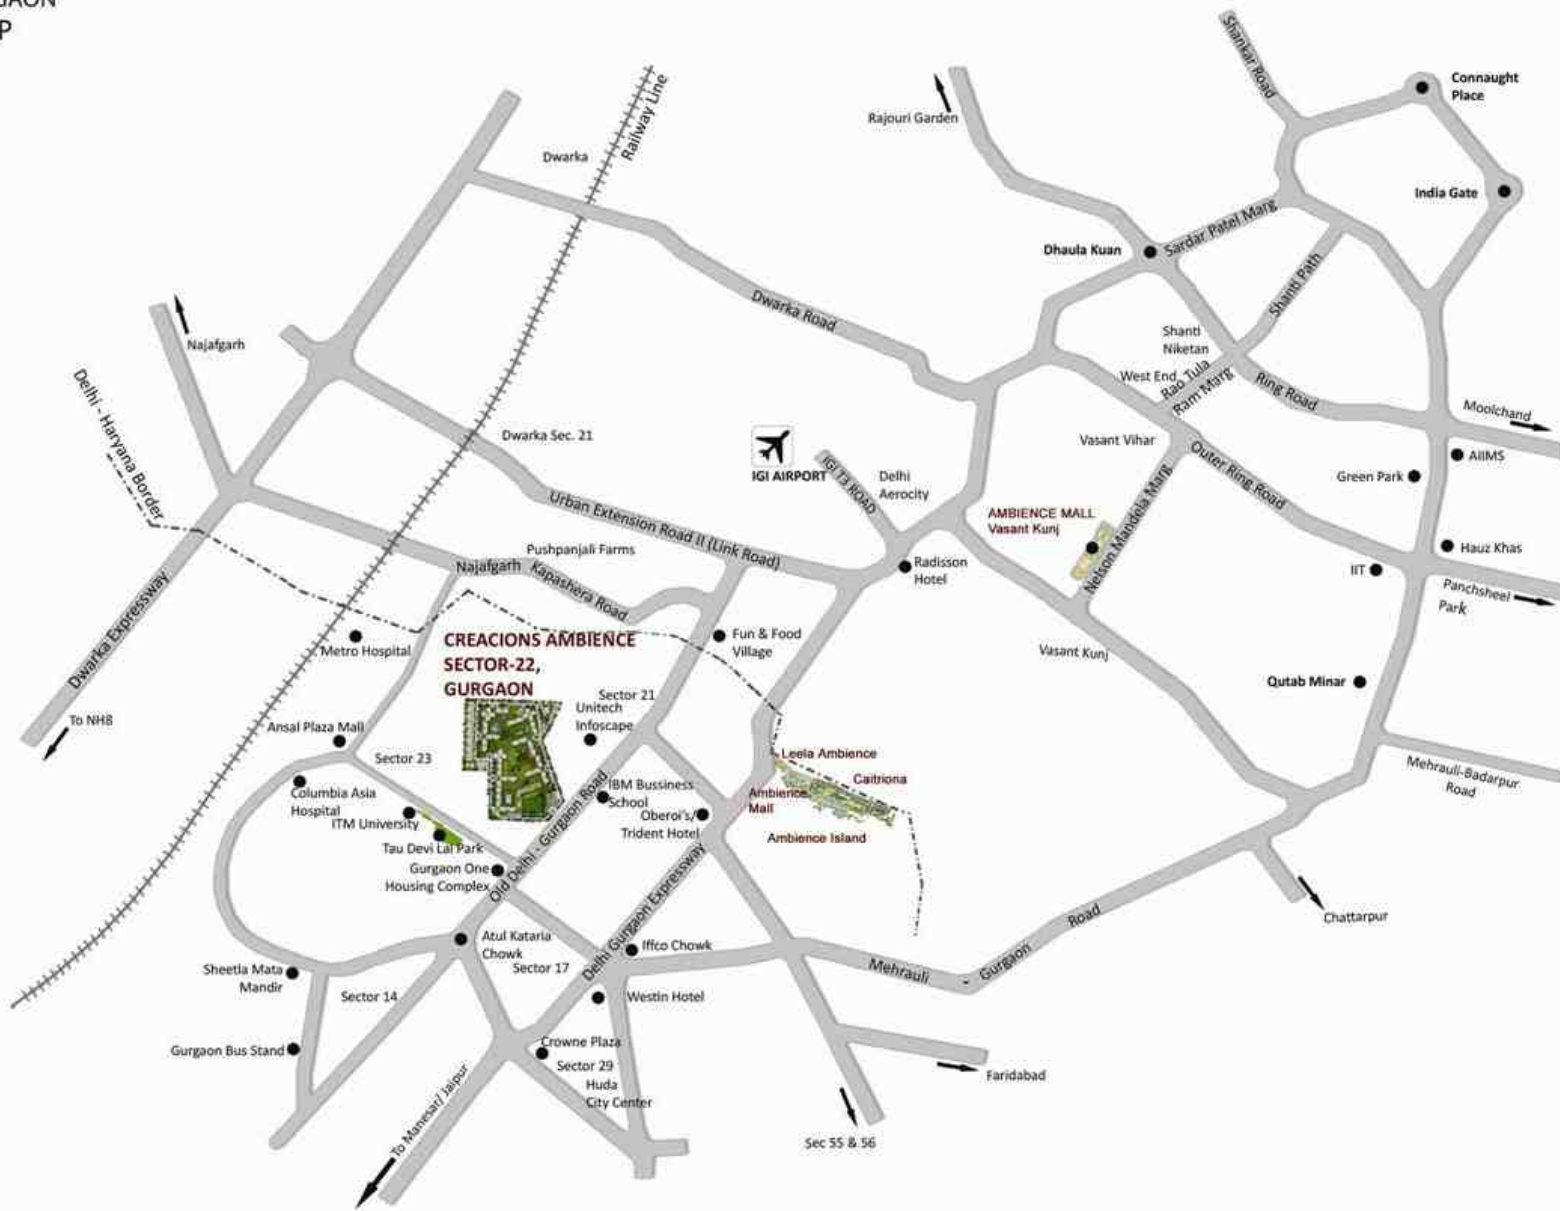

SECTOR 22, GURGAON
RESIDENTIAL APARTMENTS

www.abcbuildcon.in | +918470930121

CREACIONS AMBIENCE
SECTOR-22, GURGAON
LOCATION MAP

(NOT TO SCALE)

CREACIONS AMBIENCE
SECTOR-22, GURGAON
LAYOUT PLAN

CREACION AMBIENCE
SECTOR-22,GURGAON