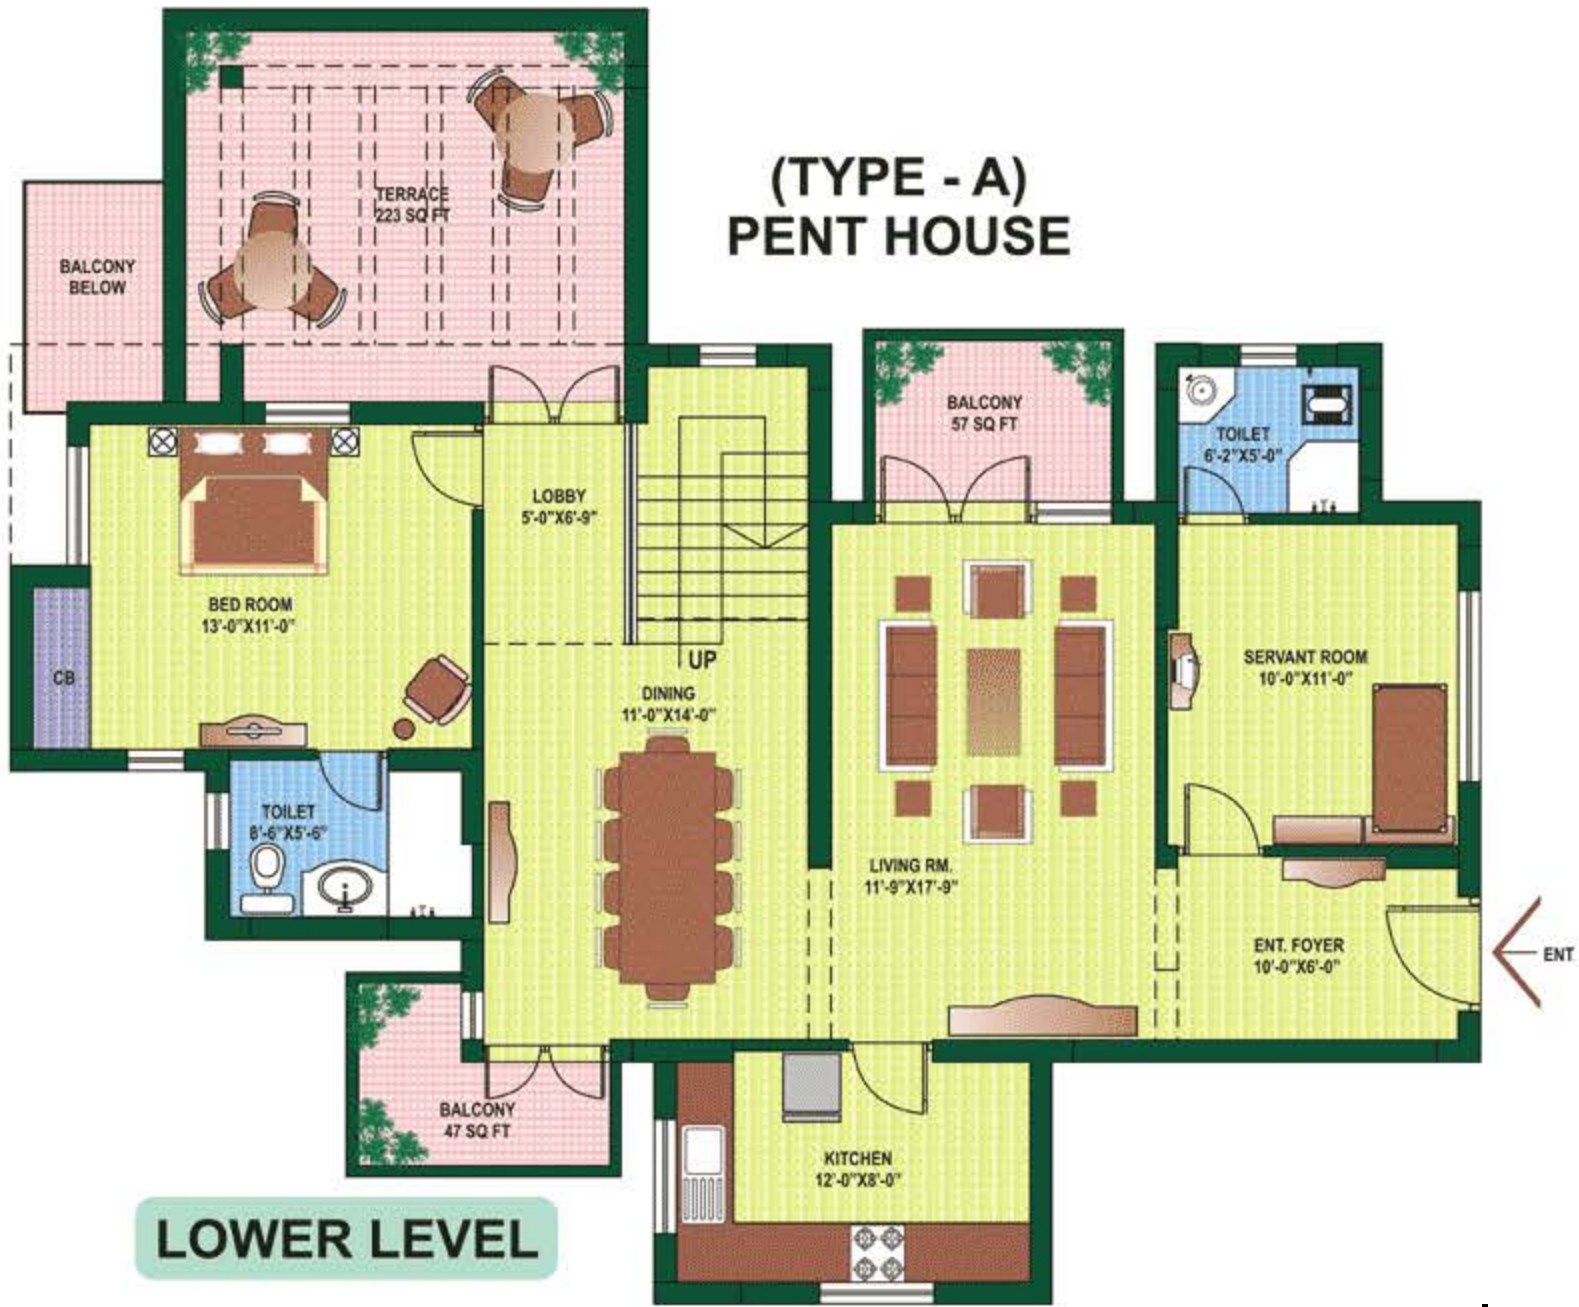

+918470930121 | www.abcbuildcon.in