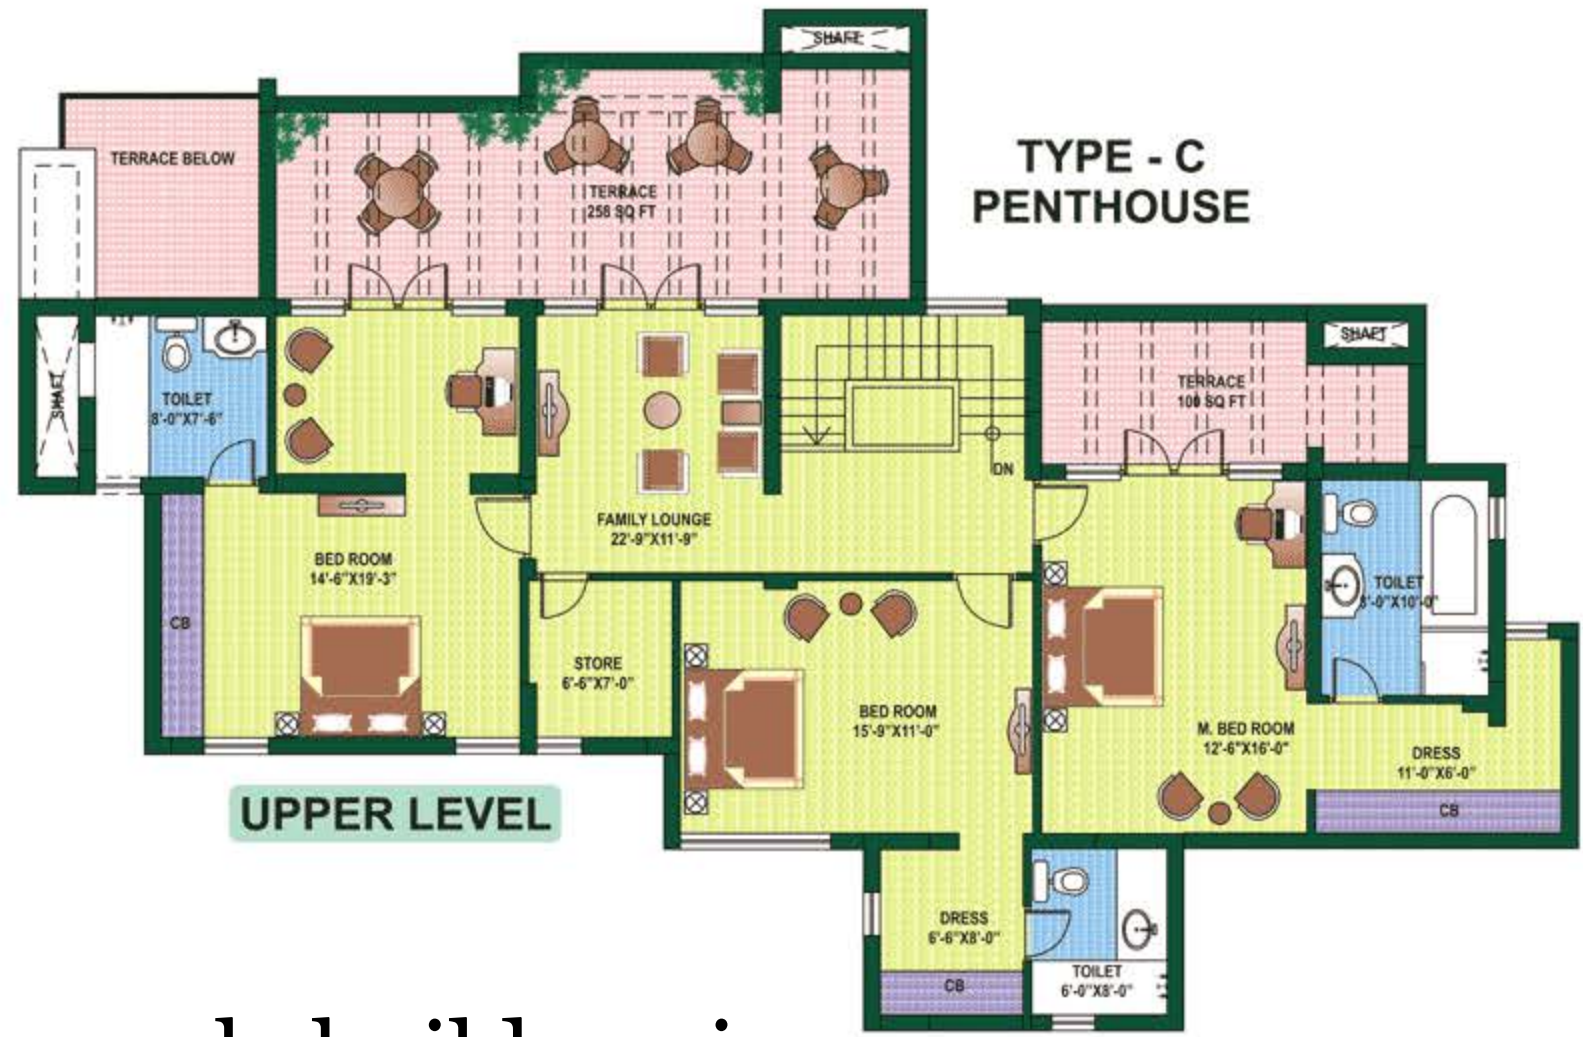

+918470930121 | www.abcbuildcon.in