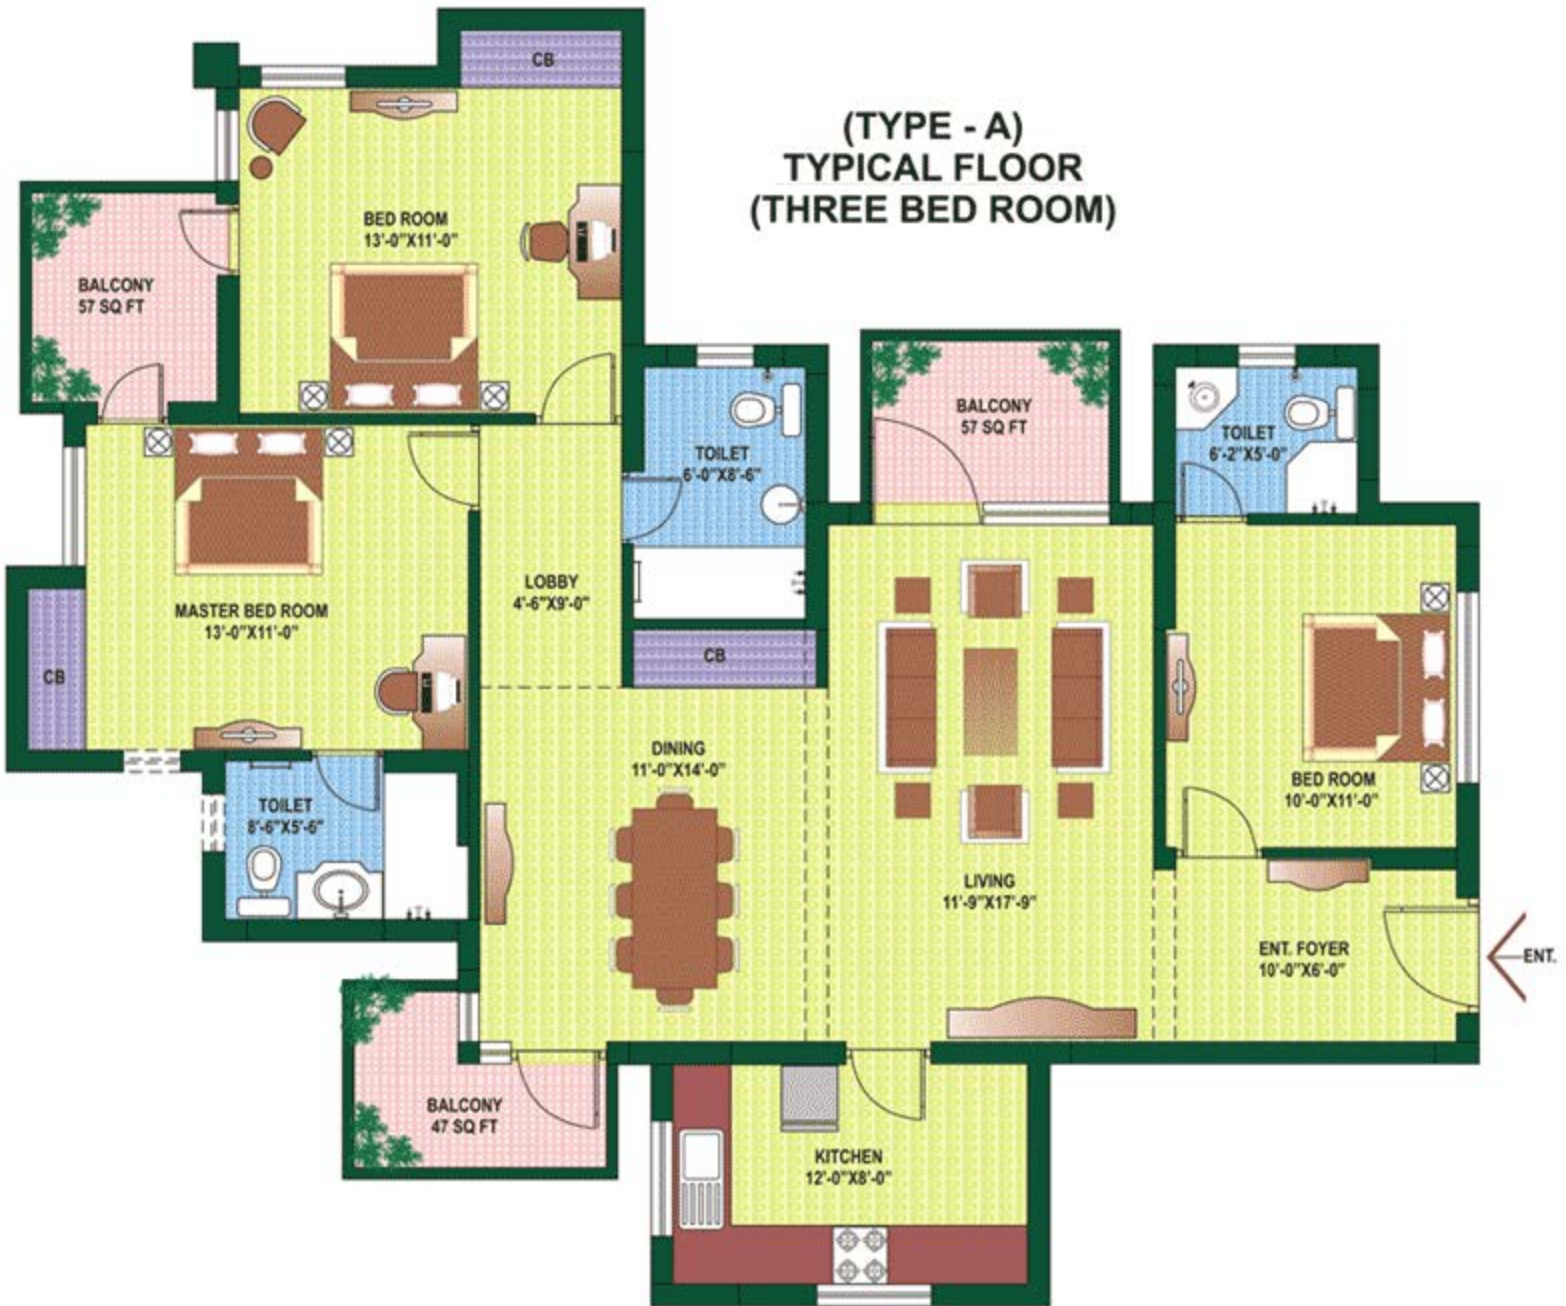

+918470930121 | www.abcbuildcon.in

+918470930121 | www.abcbuildcon.in

(TYPE - A)
ADDITIONAL GROUND FLOOR
(TWO BEDROOM + STUDY)

+918470930121 | www.abcbuildcon.in

(TYPE - A)
TYPICAL FLOOR
(THREE BED ROOM)

(TYPE - C)
ADDITIONAL GROUND FLOOR
(FOUR BED ROOM + STUDY)