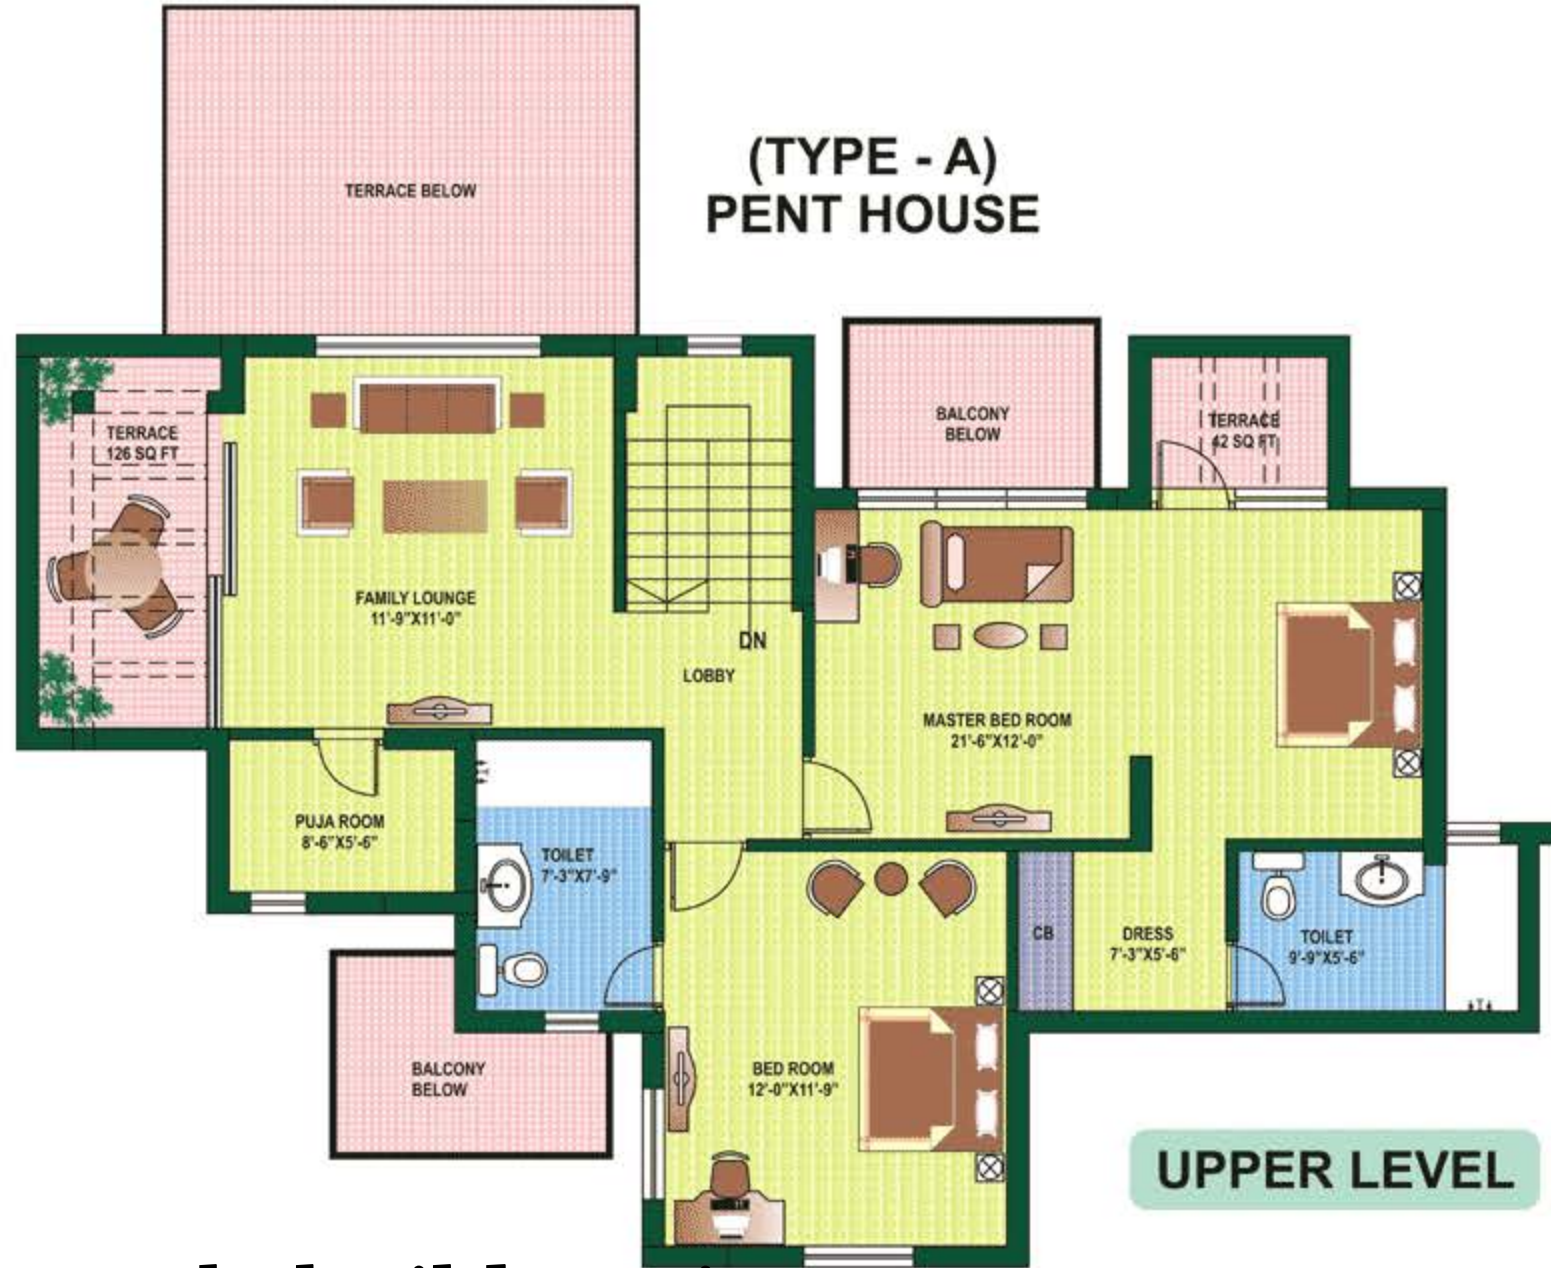

+918470930121 | www.abcbuildcon.in