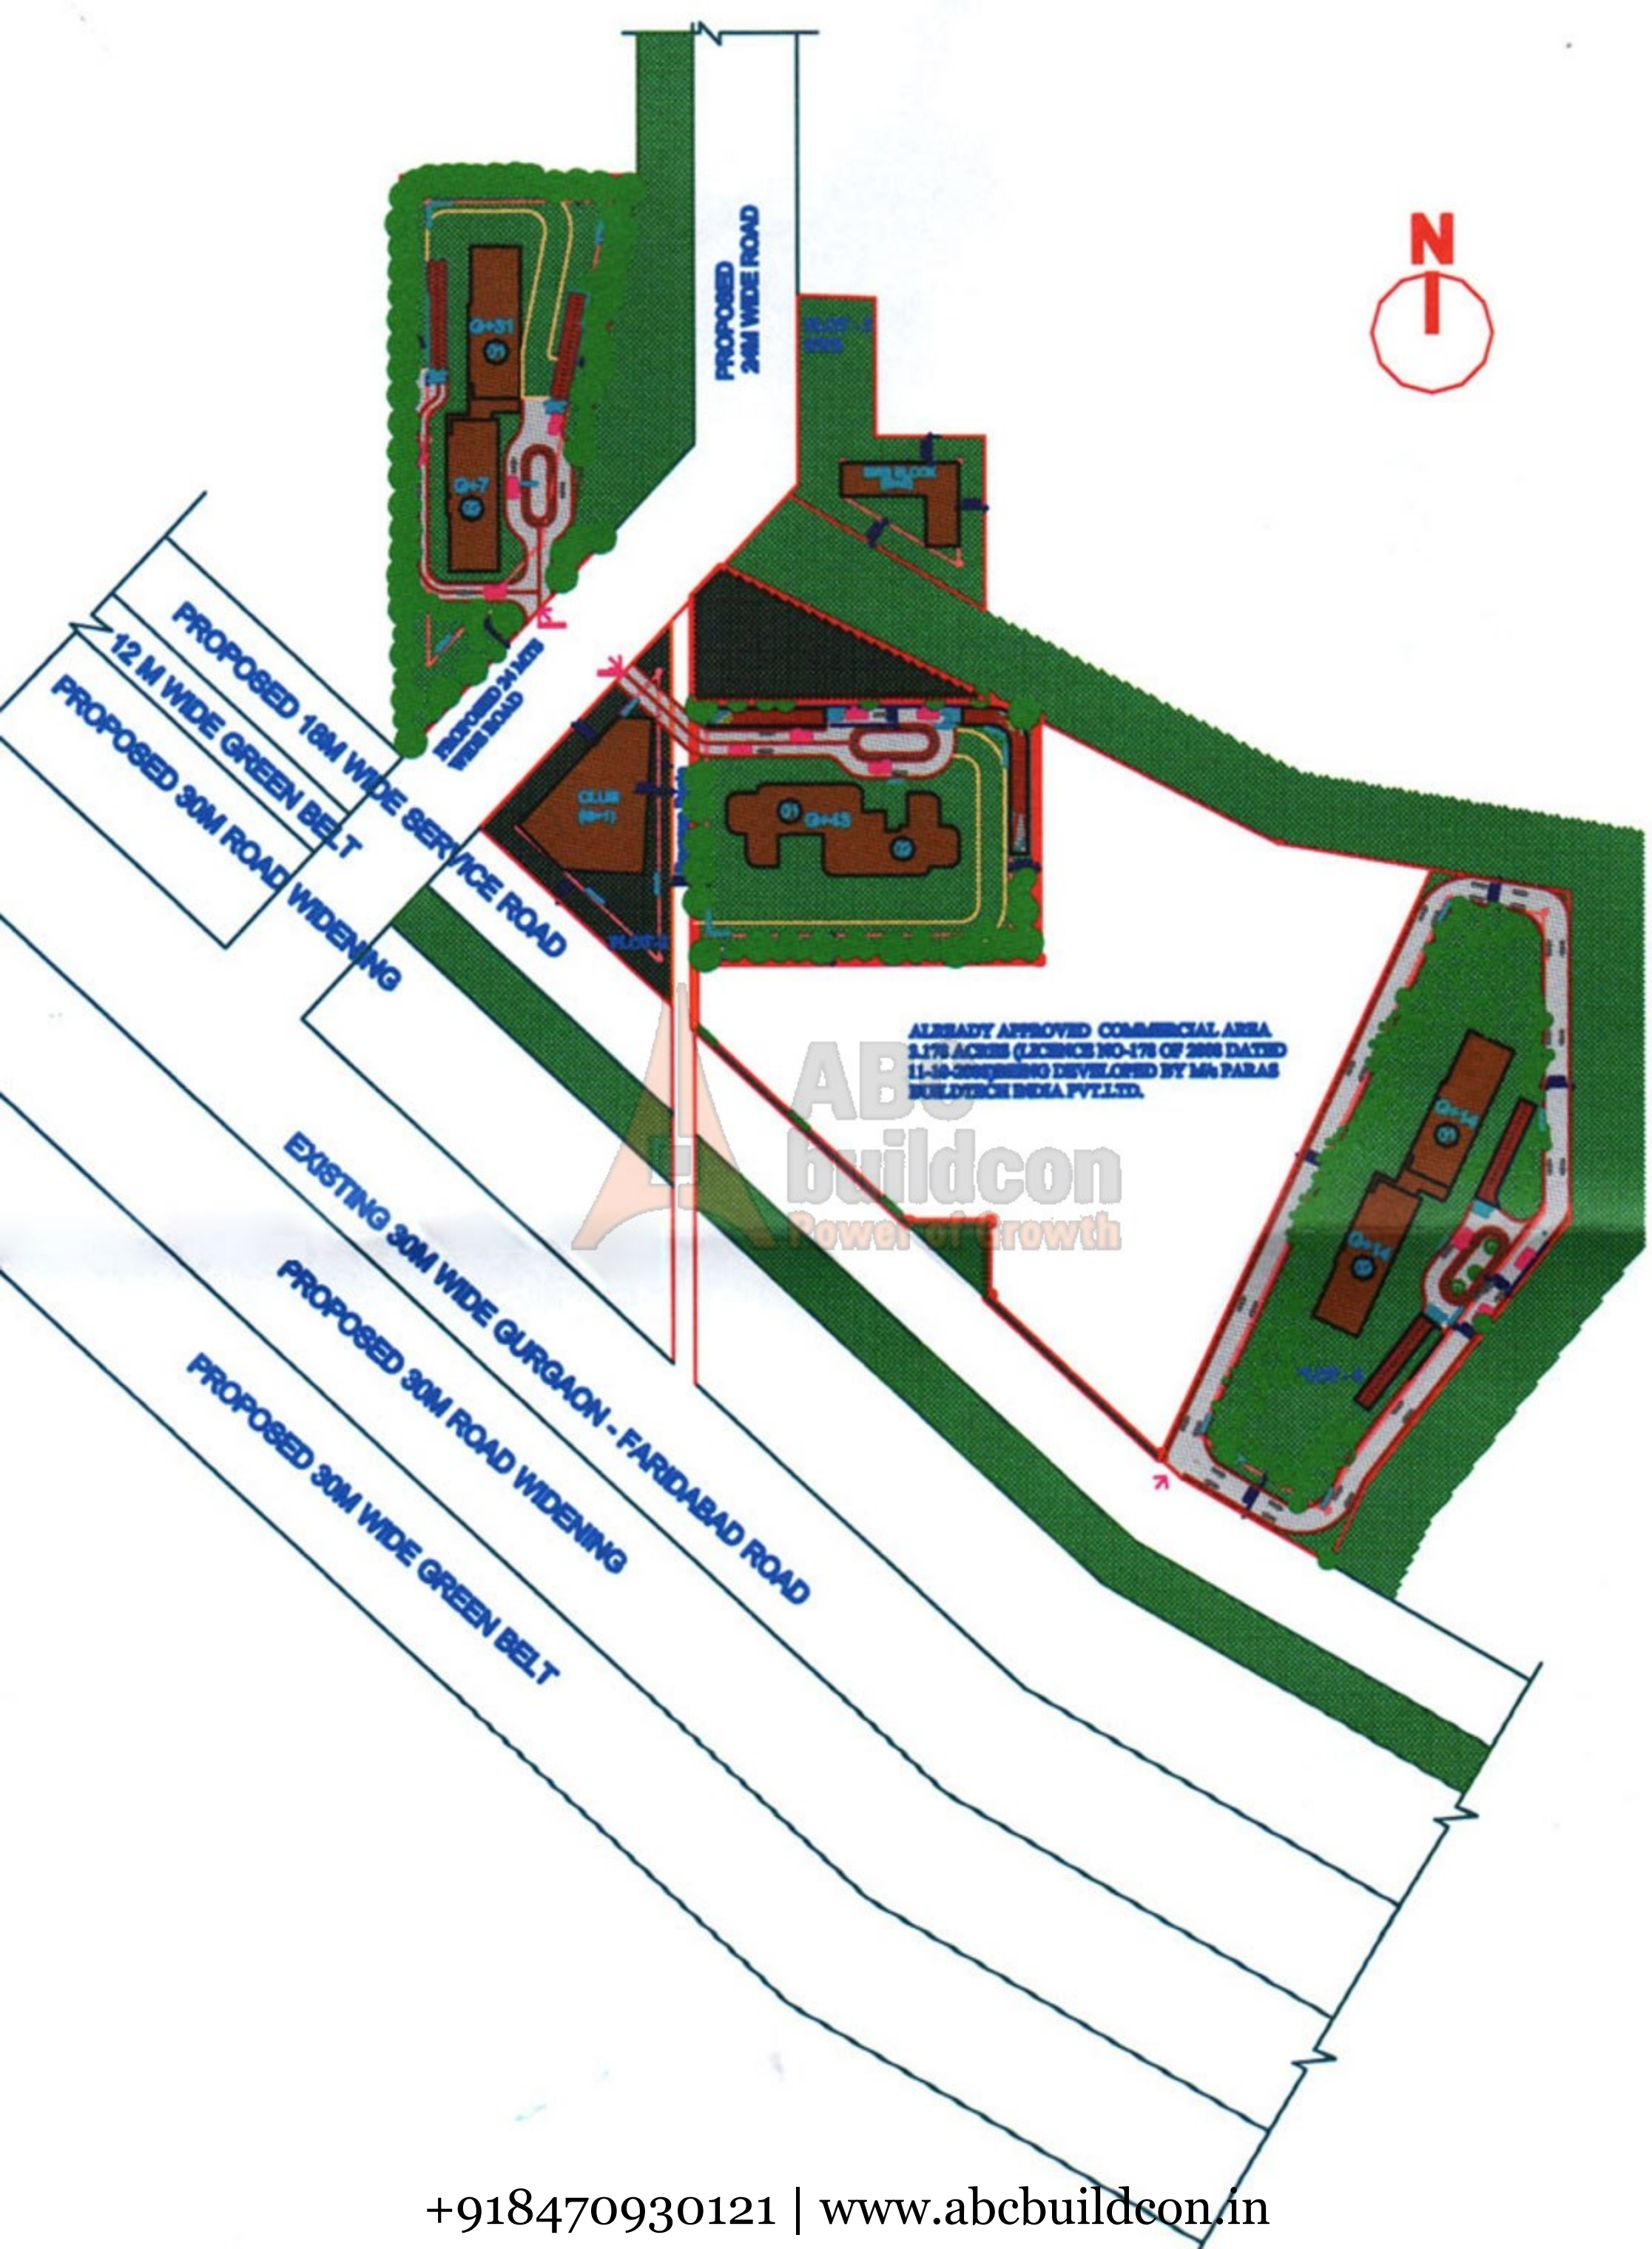

Buildcon
Growth

+918470930121 | www.abcbuildcon.in

INDIRA GANDHI INTERNATIONAL AIRPORT

POINTS OF INTEREST

- Situated on Gwal Pahari Road
- Parus Quartier offers 360° panoramic view of the surrounding protected biosphere.
- 20 minutes drive away from IGI Airport.
- 5 minutes driving distance from Teri Golf Course.
- It is just 5 minutes driving distance to Gurgaon's Prime Golf Course Road area on one side and to South Delhi on the other.

+918470930121 | www.abcbuildcon.in

+918470930121 | www.abcbuildcon.in

HIGH END TOWER - 1 - UNIT LAYOUT PLAN
 SUPER AREA : 5350 Sq.Ft.

+918470930121 | www.abcbuildcon.in

ABC
buildcon
 Power of Growth

+918470930121 | www.abcbuildcon.in