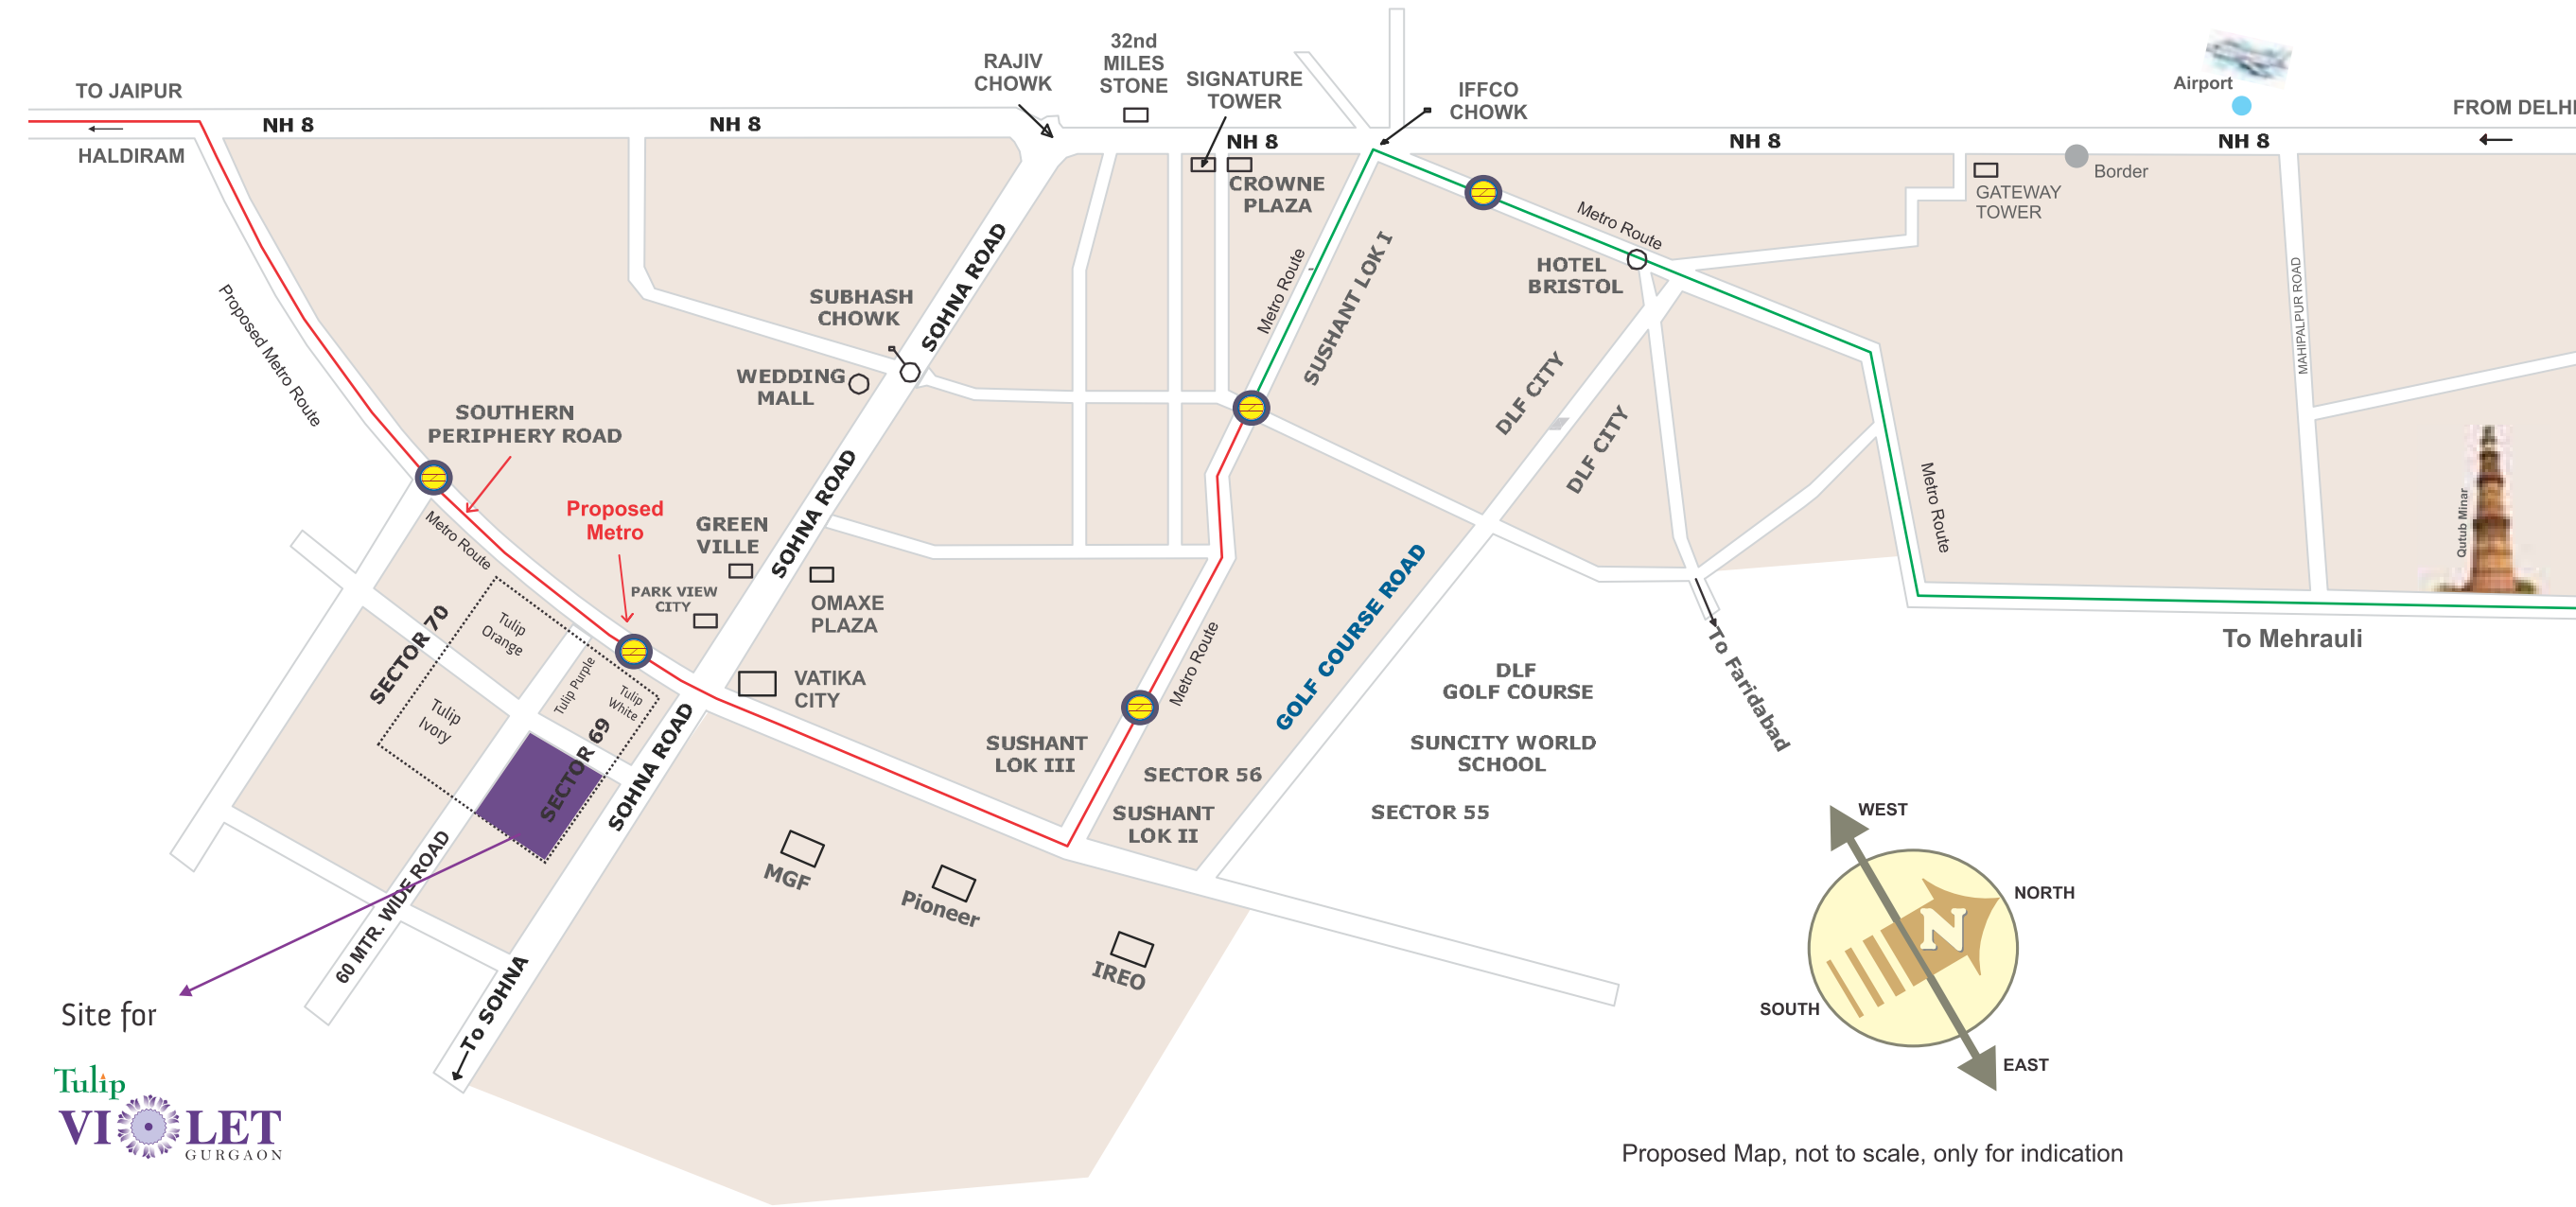

Location Map

Site for
Tulip VIOLLET
GURGAON

Tulip Infratech Pvt. Ltd.

Regd. Office: 12th Floor, Indra Prakash Building, 21 Barakhamba Road, New Delhi-110 001, India.
Ph: +91-11-4616 3163, 4151 2001/02, 4351 5660/61/62 Fax: +91-11-2373 1000 E-mail: info@tulipgroup.in Web: www.tulipgroup.in

Disclaimer: This brochure is purely conceptual and not a legal offering. The promoters/architects reserve the right to add/delete any details/specifications if so warranted by the circumstances. Soft furnishing, furniture and gadgets are not part of the offering.

Tulip VIOLLET
GURGAON

Move upto the lavender *Life...*

www.pehachan.com

www.abcbuidcon.in | +91 8470930121