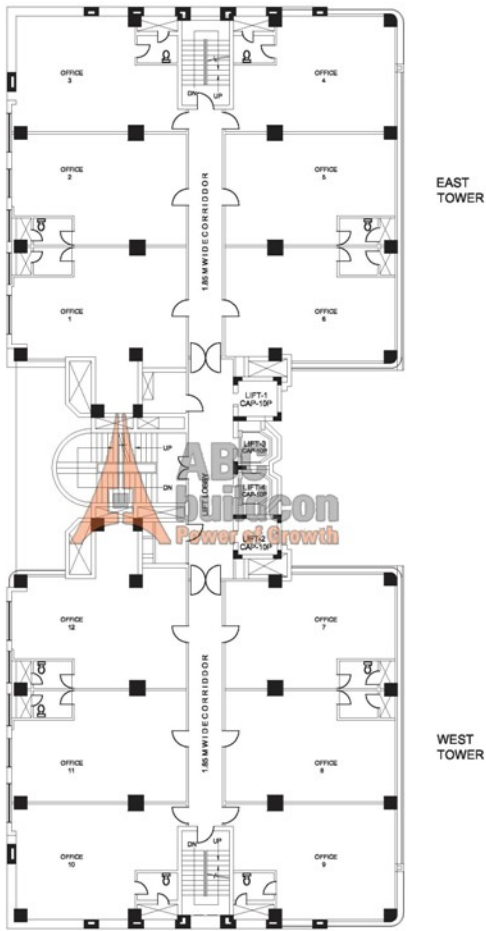

# LOCATION PLAN OF JMD PROJECTS

+918470930121 | [www.abcbuildcon.in](http://www.abcbuildcon.in)

HSBC 

ABC  
buildcon  
Power of Growth

+918470930121 | [www.abcbuildcon.in](http://www.abcbuildcon.in)

SECOND FLOOR PLAN

JMD REGENT SQUARE  
M.G. ROAD GURGAON

**ABC**  
**buildcon**  
*Power of Growth*

EAST  
TOWER

WEST  
TOWER

abc  
buildcon  
Power of Growth

EAST  
TOWER

WEST  
TOWER

11TH FLOOR PLAN