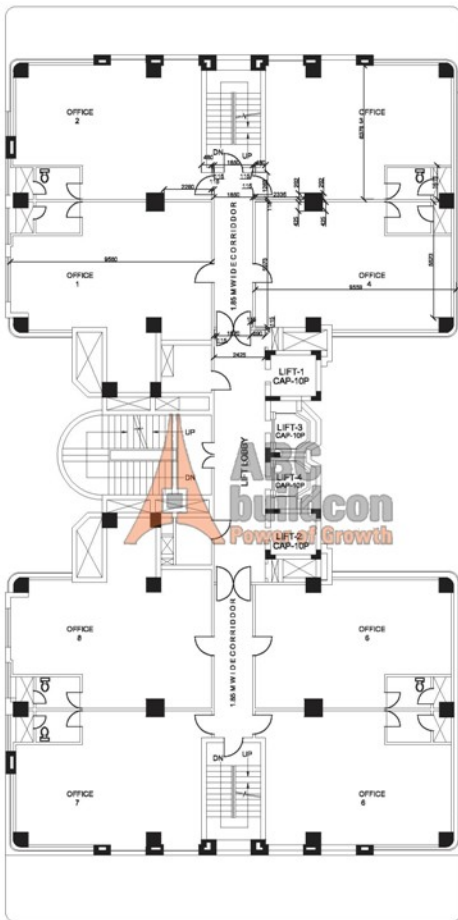

# LOCATION PLAN OF JMD PROJECTS

+918470930121 | [www.abcbuildcon.in](http://www.abcbuildcon.in)

HSBC 

ABC  
buildcon  
Power of Growth

+918470930121 | [www.abcbuildcon.in](http://www.abcbuildcon.in)

SECOND FLOOR PLAN

JMD REGENT SQUARE  
M.G. ROAD GURGAON

**ABC**  
**buildcon**  
*Power of Growth*

EAST  
TOWER

WEST  
TOWER

abc  
buildcon  
Power of Growth

EAST  
TOWER

WEST  
TOWER

11TH FLOOR PLAN