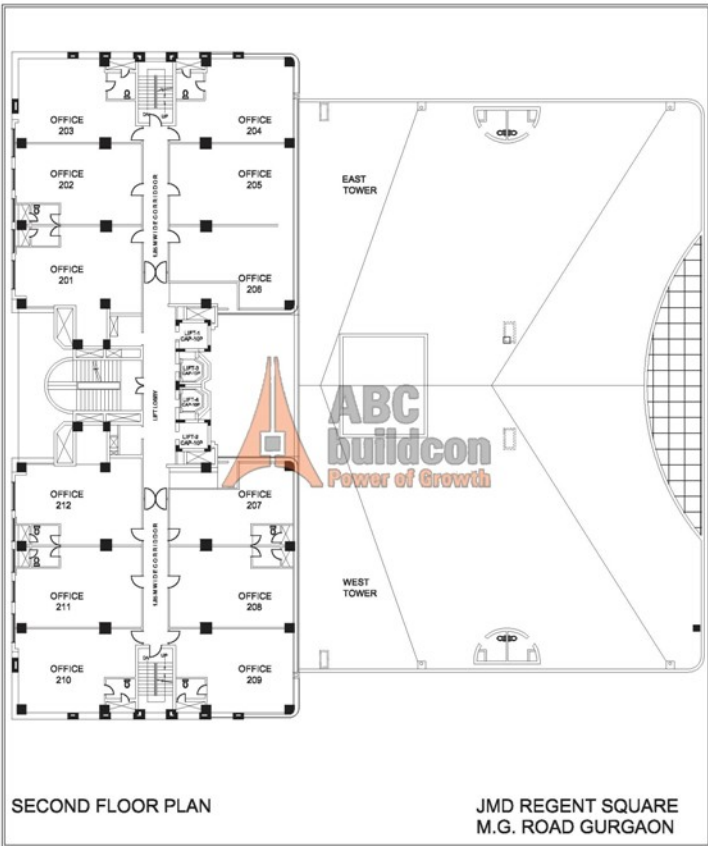

# LOCATION PLAN OF JMD PROJECTS

+918470930121 | [www.abcbuildcon.in](http://www.abcbuildcon.in)

HSBC 

ABC  
buildcon  
Power of Growth

+918470930121 | [www.abcbuildcon.in](http://www.abcbuildcon.in)

SECOND FLOOR PLAN

JMD REGENT SQUARE  
M.G. ROAD GURGAON

**ABC**  
**buildcon**  
*Power of Growth*

EAST  
TOWER

WEST  
TOWER

abc  
buildcon  
Power of Growth

EAST  
TOWER

WEST  
TOWER

11TH FLOOR PLAN