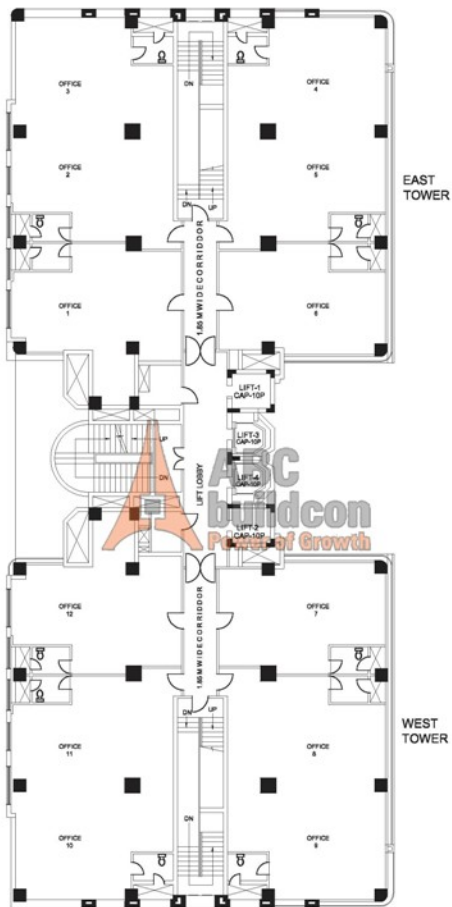

# LOCATION PLAN OF JMD PROJECTS

+918470930121 | [www.abcbuildcon.in](http://www.abcbuildcon.in)

HSBC 

ABC  
buildcon  
Power of Growth

+918470930121 | [www.abcbuildcon.in](http://www.abcbuildcon.in)

SECOND FLOOR PLAN

JMD REGENT SQUARE  
M.G. ROAD GURGAON

**ABC**  
**buildcon**  
*Power of Growth*

EAST  
TOWER

WEST  
TOWER

abc  
buildcon  
Power of Growth

EAST  
TOWER

WEST  
TOWER

11TH FLOOR PLAN