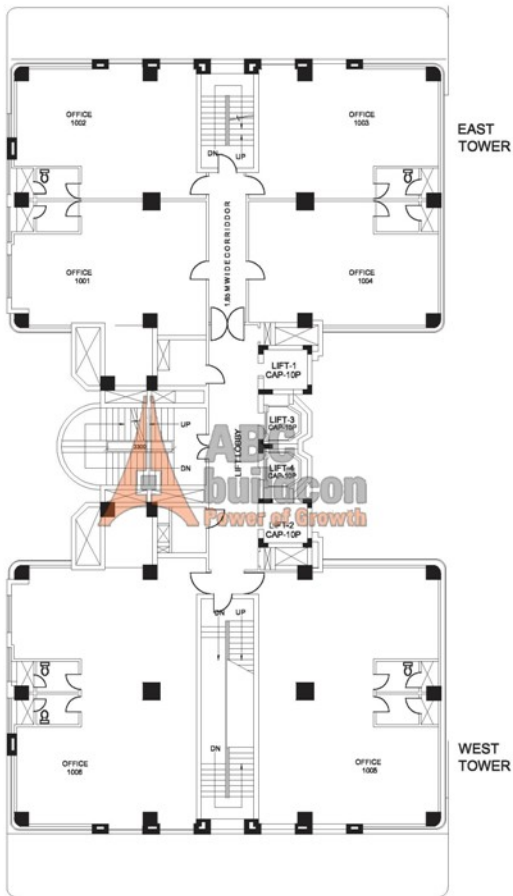

# LOCATION PLAN OF JMD PROJECTS

+918470930121 | [www.abcbuildcon.in](http://www.abcbuildcon.in)

HSBC 

ABC  
buildcon  
Power of Growth

+918470930121 | [www.abcbuildcon.in](http://www.abcbuildcon.in)

SECOND FLOOR PLAN

JMD REGENT SQUARE  
M.G. ROAD GURGAON

**ABC**  
**buildcon**  
*Power of Growth*

EAST  
TOWER

WEST  
TOWER

abc  
buildcon  
Power of Growth

EAST  
TOWER

WEST  
TOWER

11TH FLOOR PLAN

JMD REGENT SQUARE  
M.G. ROAD GURGAON

+918470930121 | [www.abcbuildcon.in](http://www.abcbuildcon.in)

EAST  
TOWER

WEST  
TOWER

vodafone Store

Do you love  

Step in and have what you need

3G