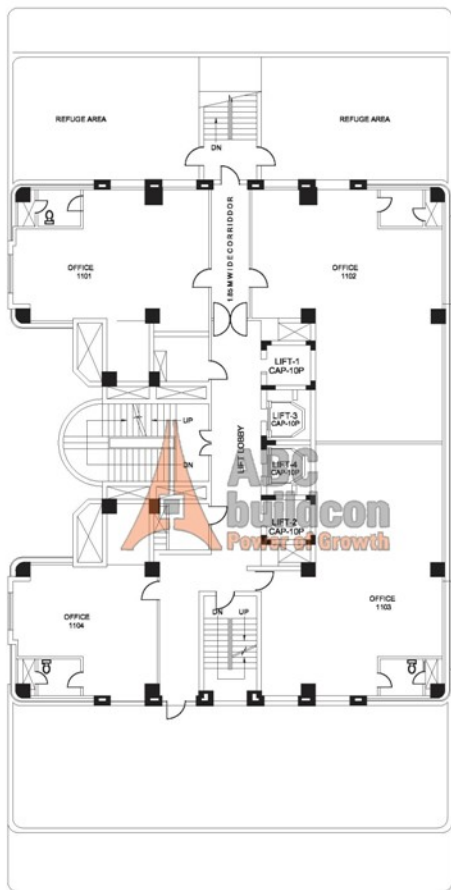

# LOCATION PLAN OF JMD PROJECTS

+918470930121 | [www.abcbuildcon.in](http://www.abcbuildcon.in)

HSBC 

ABC  
buildcon  
Power of Growth

+918470930121 | [www.abcbuildcon.in](http://www.abcbuildcon.in)

SECOND FLOOR PLAN

JMD REGENT SQUARE  
M.G. ROAD GURGAON

**ABC**  
**buildcon**  
*Power of Growth*

EAST  
TOWER

WEST  
TOWER

abc  
buildcon  
Power of Growth

EAST  
TOWER

WEST  
TOWER

11TH FLOOR PLAN