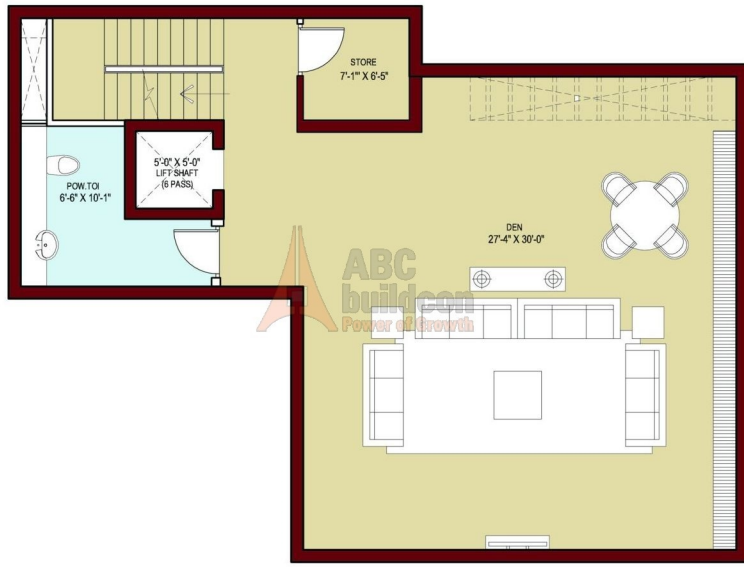

+918470930121 | www.abcbuidcon.in