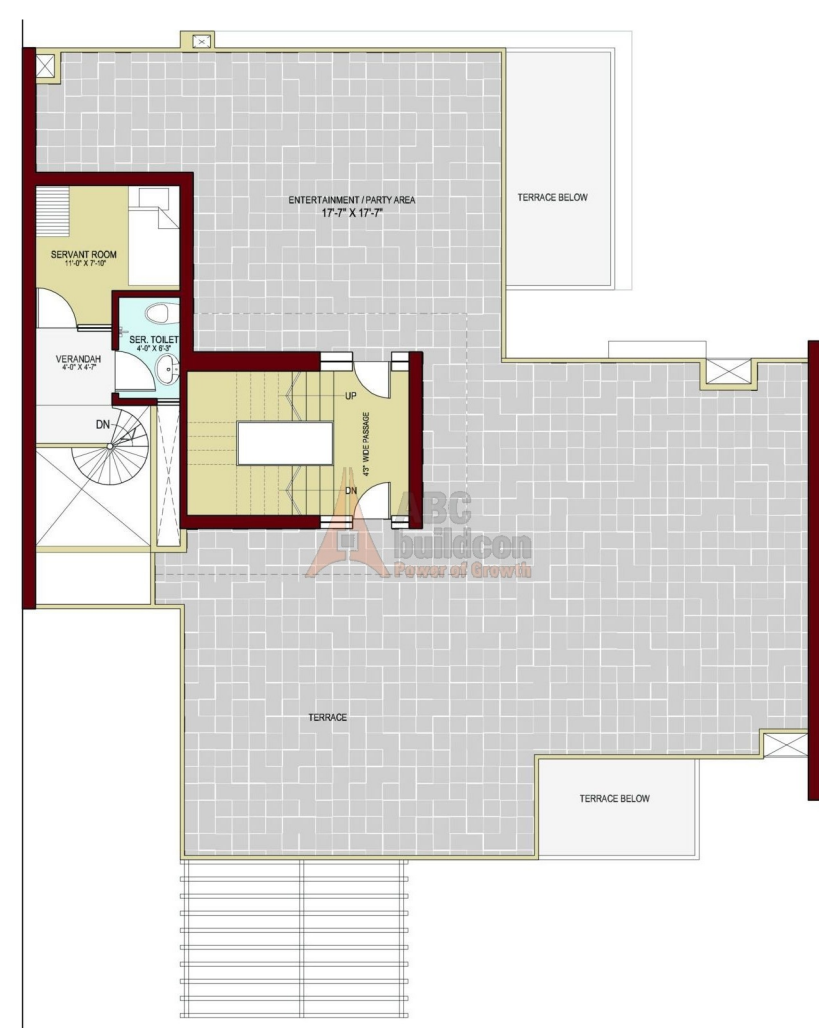

+918470930121 | www.abcbuildcon.in