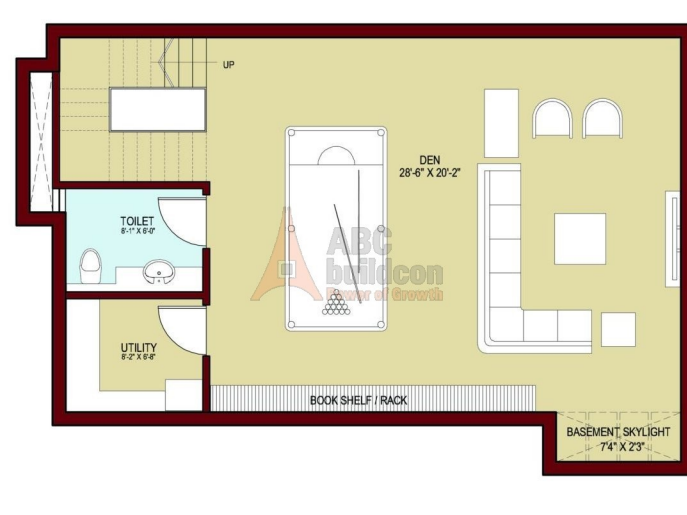

+918470930121 | www.abcbuildcon.in