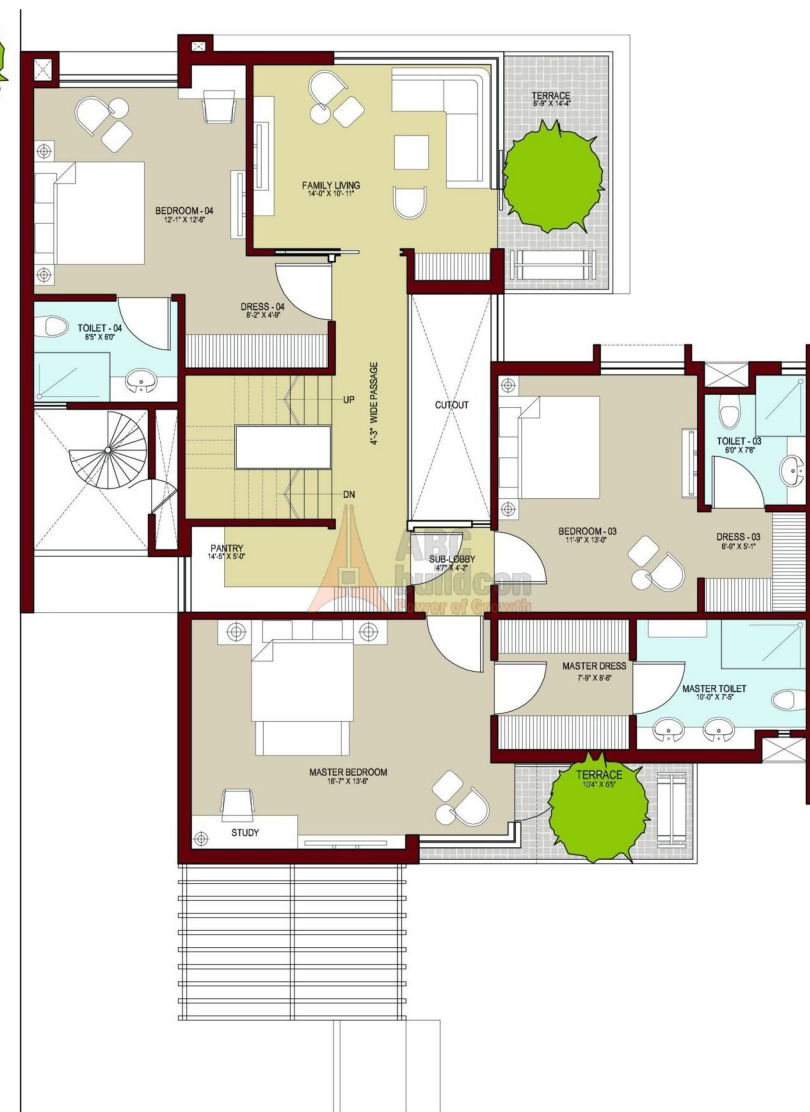

+918470930121 | www.abcbuildcon.in