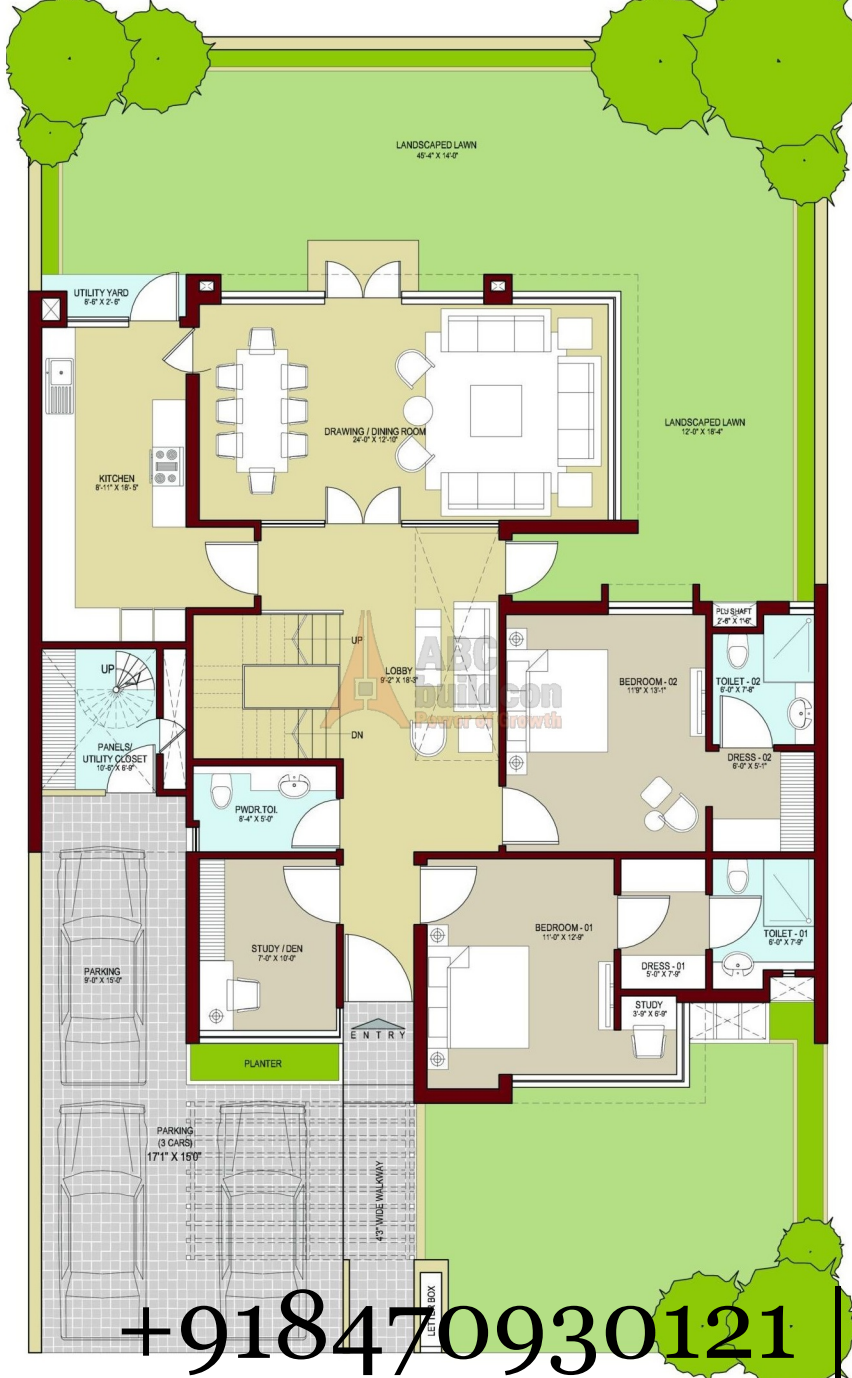

+918470930121 | www.abcbuildcon.in