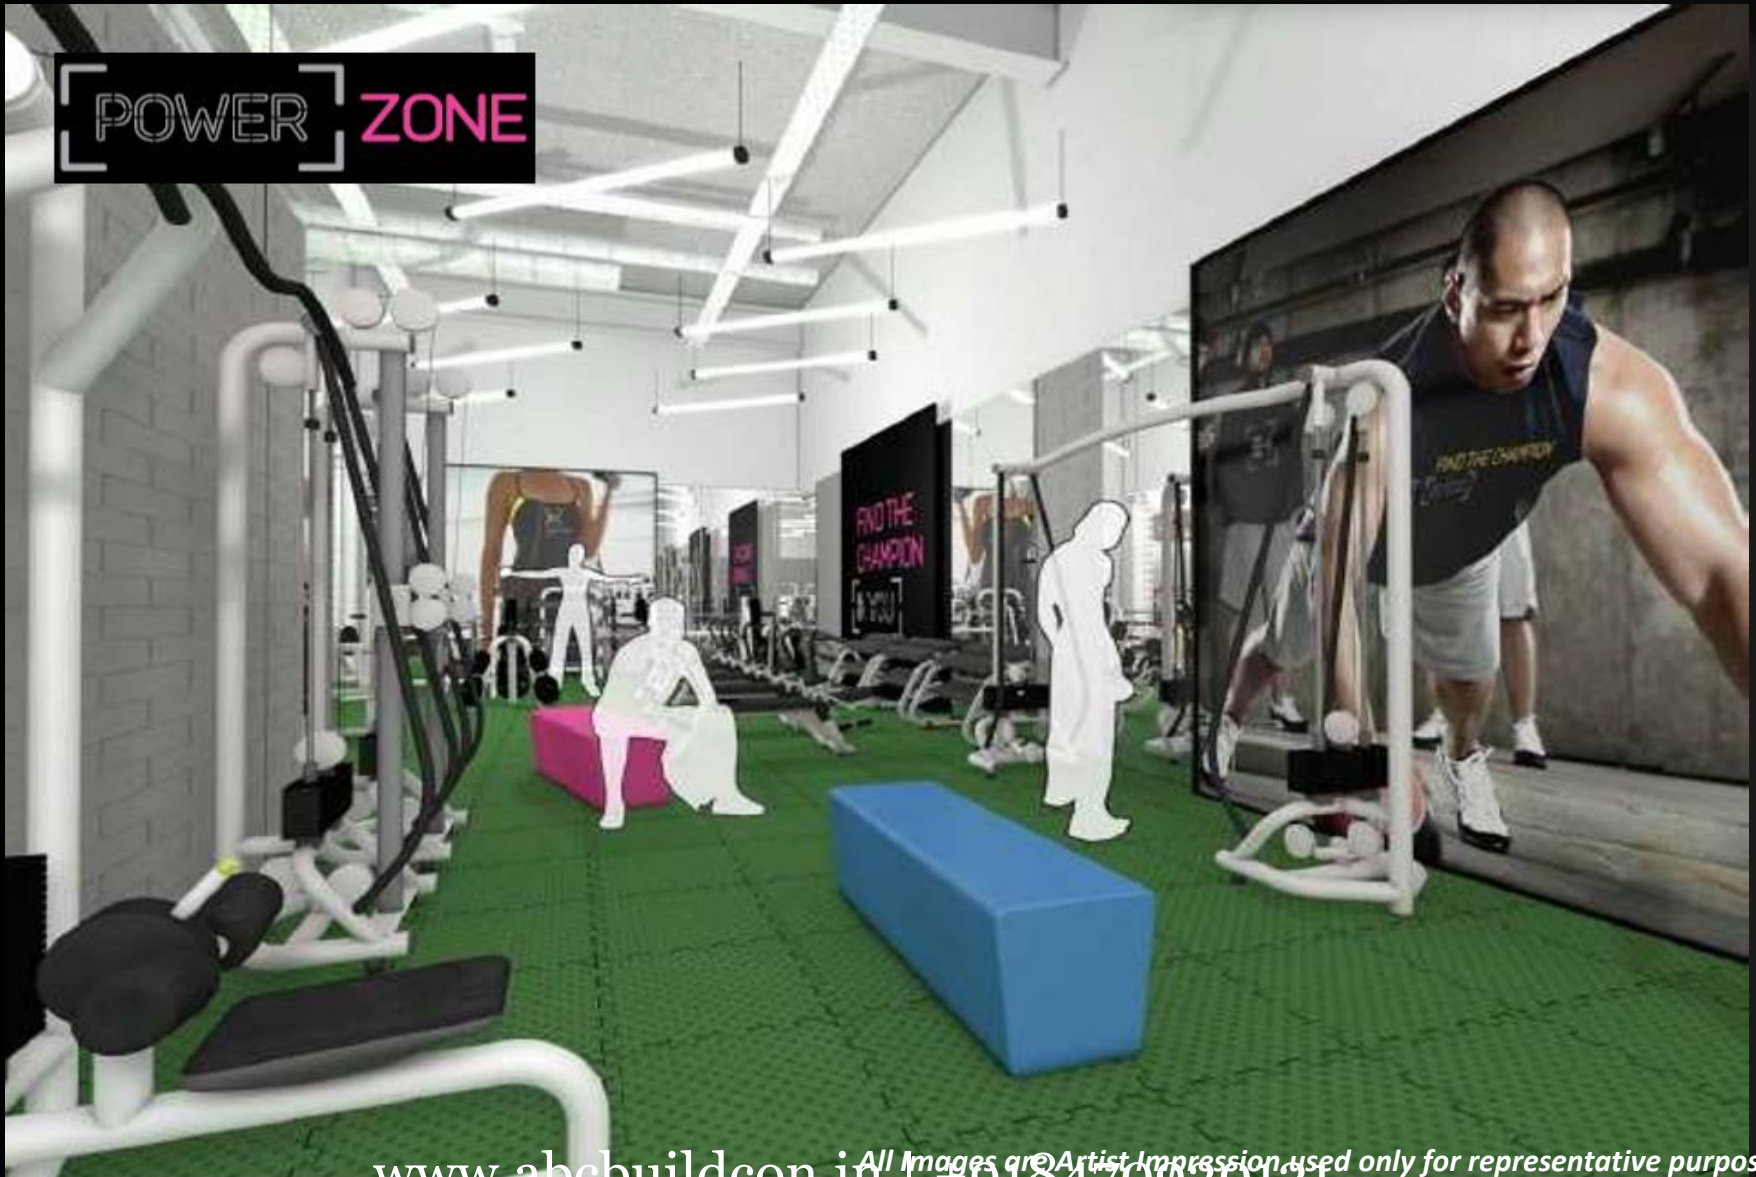

GYM – POWER ZONE

HOLYFIELD GYMS™