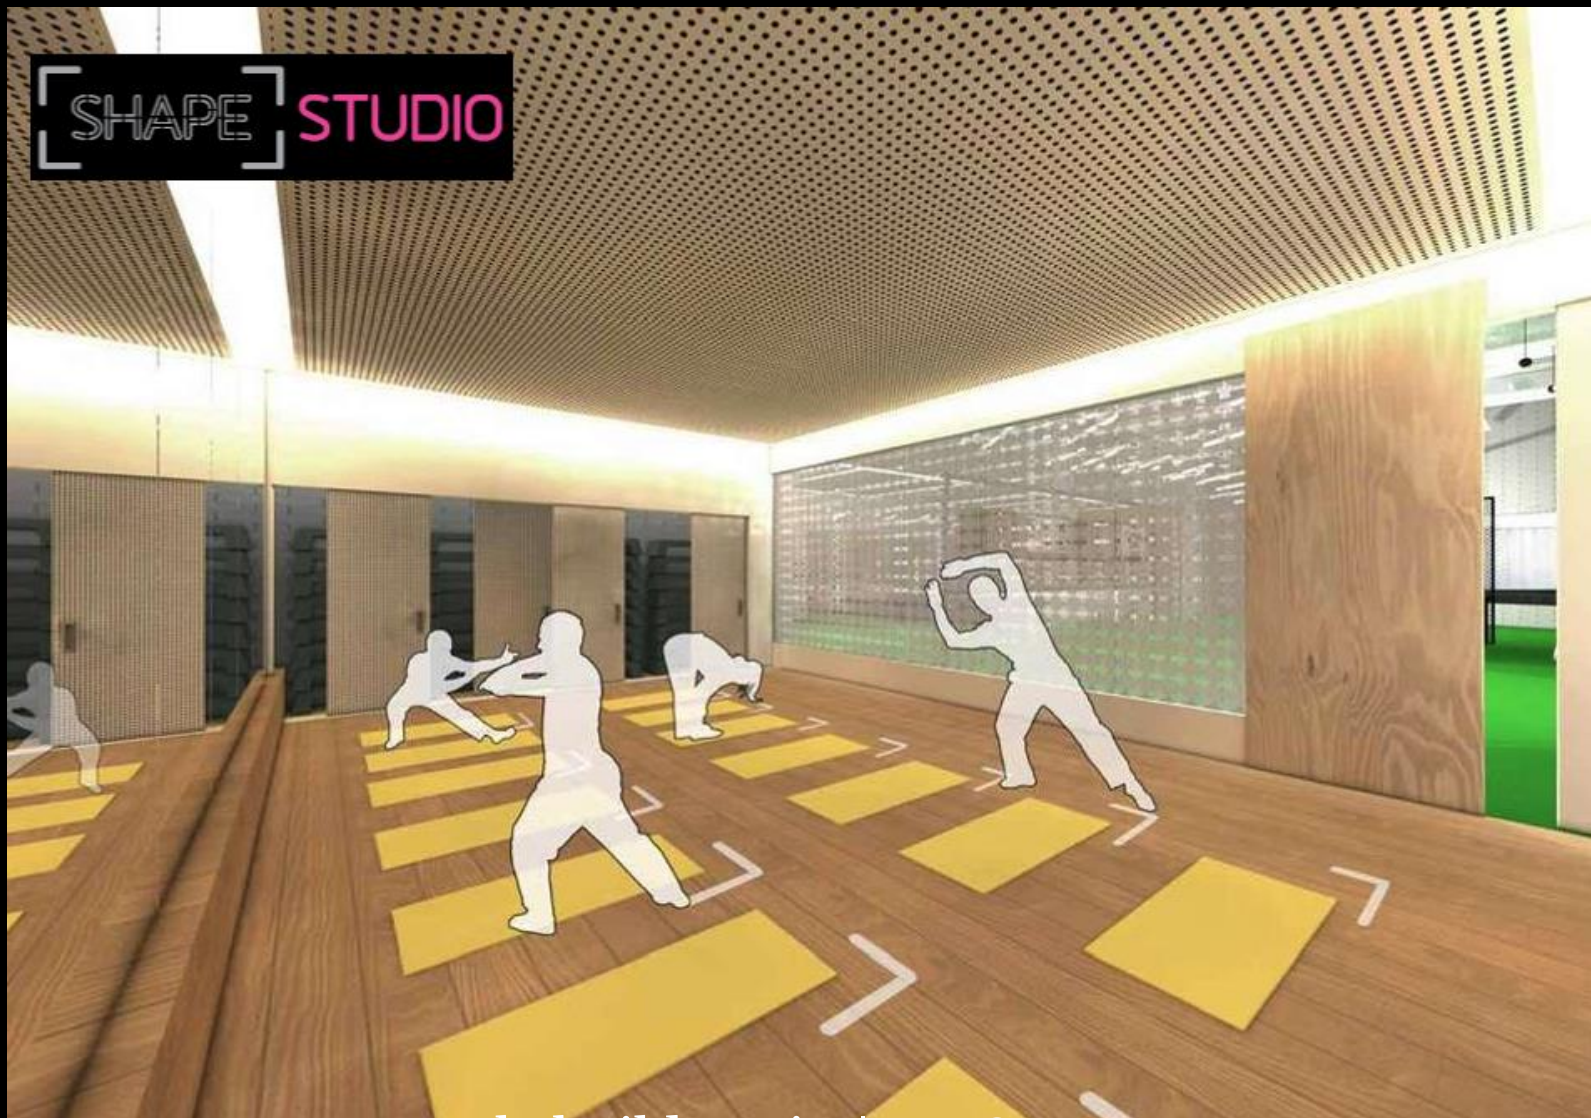

HOLYFIELD GYMS

CLUB AQUA & INFINITY POOL

17,000 SFT CLUB AQUA

Side café, Independent Squash Court, Party Terrace, Steam/Sauna,
Yoga/Meditation, Swimming Pool with Kids Pool

INFINITY POOL

STYLISH INTERIORS

GODREJ ICON - UNIT CONFIGURATION