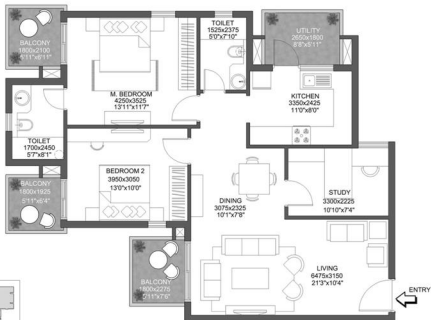

+918470930121 | www.abcbuildcon.in

MASTER LAYOUT

WITH UNIT CONFIGURATIONS

TOWER A (G+14)		
1	2 BHK + Study	1572 sqft.
2	2 BHK + Study	1505 sqft.
3	2 BHK + Study	1572 sqft.
4	2 BHK + Study	1572 sqft.
5	2 BHK + Study	1491 sqft.
6	2 BHK + Study	1572 sqft.

TOWER B & C (G+14)		
1	3 BHK + Utility	2366 sqft.
2	3 BHK + Utility	2262 sqft.
3	3 BHK + Utility	2366 sqft.
4	3 BHK + Utility	2244 sqft.

TOWER D (G+14)		
1	2 BHK + Study	1572 sqft.
2	2 BHK + Study	1491 sqft.
3	2 BHK + Study	1572 sqft.
4	2 BHK + Study	1572 sqft.
6	2 BHK + Study	1572 sqft.

TOWER E (G+7)		
1	2 BHK	1383 sqft.
2	2 BHK + Study	1559 sqft.
3	2 BHK + Study	1559 sqft.
4	2 BHK	1383 sqft.

TOWER F (G+6)		
1	2 BHK + Study	1470 sqft.
2	2 BHK + Study	1470 sqft.
3	2 BHK + Study	1470 sqft.
4	2 BHK + Study	1470 sqft.

+918470930121 | www.abcbuildcon.in

TOWER-F

+918470930121 | www.abcbuildcon.in 2 BHK + Study-Type 4

Area: 1470 Sq.Ft., 136.5 Sq.Mt.

TOWER - E

+918470930121 | www.abcbuildcon.in

2 BHK -Type 1

Area: 1383 Sq.Ft., 128.4 Sq.Mt.