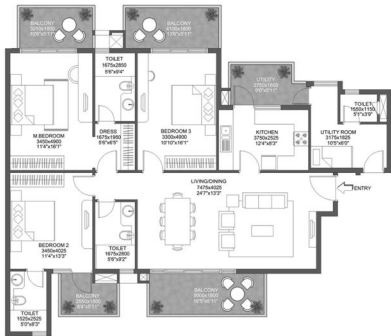

+918470930121 | www.abcbuildcon.com + Utility Room -Type 1

Area: 2244 Sq.Ft., 208.4 Sq.Mt.