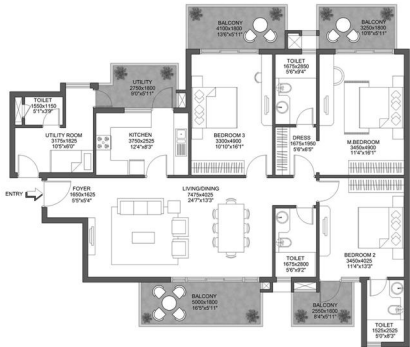

Area: 1559 Sq.Ft., 144.8 Sq.Mt.

+918470930121 | www.abcbuildcon.in 2 Bhk + Study - Type 1

Area: 1572 Sq.Ft., 146.0 Sq.Mt.

+918470930121 | www.abcbuildcon.com + Utility Room -Type 1

Area: 2244 Sq.Ft., 208.4 Sq.Mt.