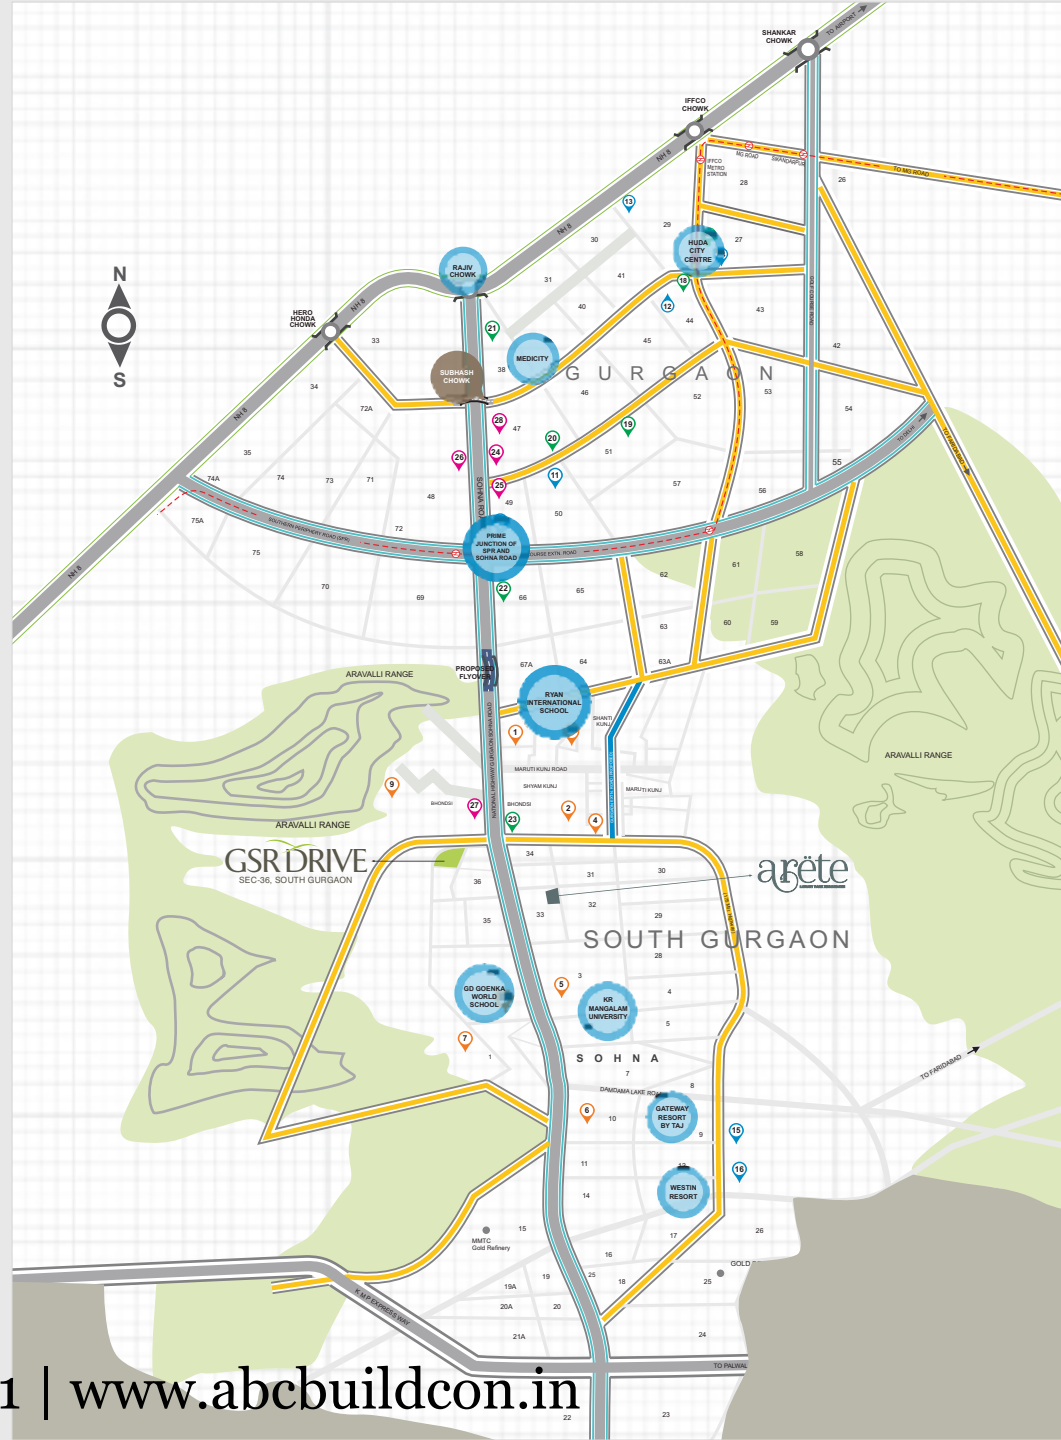

GSR DRIVE
SEC-36, SOUTH GURGAON

THE LOCATION
SOUTH GURGAON

+918470930121 | www.abcbuildcon.in

LOCATION MAP

EDUCATIONAL INSTITUTIONS

- 1 Ryan International School
- 2 DPS Maruti Kunj
- 3 KIIT College of Engineering
- 4 JK Business School
- 5 KR Mangalam University
- 6 Jindal Public School
- 7 Euro Kids School
- 8 GD Goenka World School
- 9 Pathways World School

LUXURY HOTELS

- 10 Fortune Hotel
- 11 Hilton Garden Inn
- 12 Vivanta by Taj
- 13 Crown Plaza
- 14 Park Plaza
- 15 Gateway Resort by TAJ
- 16 Westin Resort

HEALTHCARE

- 17 Max Hospital
- 18 Fortis Hospital
- 19 Artemis Hospital
- 20 Park Hospital
- 21 Medicity
- 22 Sanjeevani Hospital
- 23 Kabliji Hospital

RETAIL ZONES

- 24 Big Bazaar
- 25 Shopper's Stop
- 26 Aditya Birla More
- 27 Ascendas OneHub
- 28 ILD Trade Centre

COLOUR	DEVELOPMENT TYPE (as per Master Plan 2031)
	Proposed Road
	Proposed Flyover

A woman in a red dress is walking on a grassy hill. A large, bright yellow sun is on the left side of the image. The background is a clear, light blue sky.

GSR DRIVE
SEC-36, SOUTH GURGAON

THE DEVELOPMENT

It's all in there

+918470930121 | www.abcbuildcon.in

WHERE SOHNA BEGINS

GSR DRIVE IS LOCATED AT SECTOR 36. IT IS THE FIRST SECTOR OF SOUTH GURGAON AND IS JUST 10 MINUTES DRIVE FROM THE THRIVING SOHNA ROAD AND GOLF COURSE ROAD.